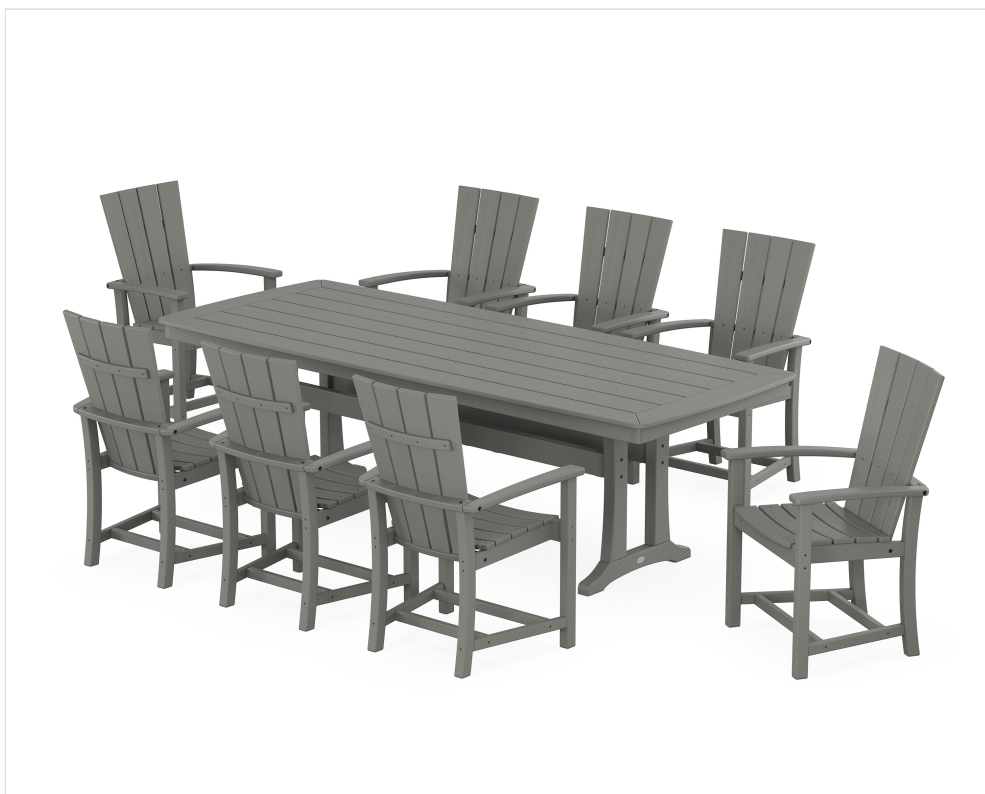

POLYWOOD®

Sustainable Outdoor Furniture

CLIMATE TUFF™
MATERIALS

COLORSTAY™
TECHNOLOGY

MADE IN
THE USA

CONSCIOUSLY
CRAFTED

Quattro Adirondack 9-Piece Dining Set with Trestle Legs

BRAND | POLYWOOD®

COLLECTION | Quattro

SKU | PWS1507-1

SET WEIGHT + DIMENSIONS

Overall Set Weight	405.25 lbs
Recommended Minimum Space (Based on pictured configuration)	145.0" W x 39.0" H x 87.0" D

INDIVIDUAL ITEM DIMENSIONS

Qty	NAME	SKU	DIMENSIONS (W x H x D)
8	Quattro Adirondack Dining Chair	QLD200	24.75" x 38.5" x 23.5"
1	Nautical Trestle 39" x 97" Dining Table	PL84-T2L1	96.88" x 29.0" x 38.79"

AVAILABLE LUMBER COLORS