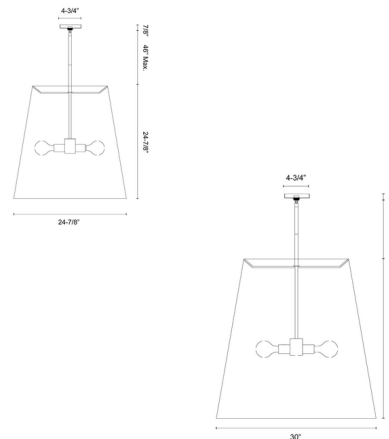

CLICK TO VIEW PRODUCT

Notes: