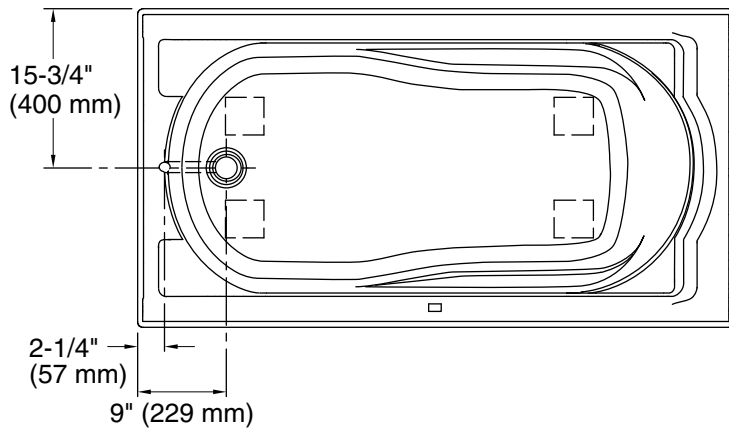

Devonshire®
60" x 32" alcove bath, left drain
K-1184-LA

Features

- Integral lumbar support and armrests offer extra comfort while bathing
- Integral apron
- Integral flange helps prevent water from seeping behind wall and simplifies alcove installation
- Textured bottom surface
- Coordinates with other products in the Devonshire collection

Material

- Acrylic

Installation

- Left drain
- Alcove

Required Products/Accessories

K-T37391 Rotary-turn bath drain trim
K-T37392 Rotary-turn bath drain trim

or

K-37383 Rough-in cable bath drain, PVC, 30" cable with tubing
K-78438 30" cable bath drain

Color Code Description

■ 0 White

No change in measurements if connected with drain illustrated. (K-7161-AF)

Technical Information

All product dimensions are nominal.

Drain location:	Left
Basin area, bottom:	42" x 20" (1067 mm x 508 mm)
Basin area, top:	51" x 24" (1295 mm x 610 mm)
Weight:	80 lbs (36.3 kg)
Minimum floor load:	41 lbs/ft ² (200.2 kg/m ²)
Water depth:	14" (356 mm)
Water capacity:	60 gal (227.1 L)
Minimum flat for door:	2-13/16" (71 mm)