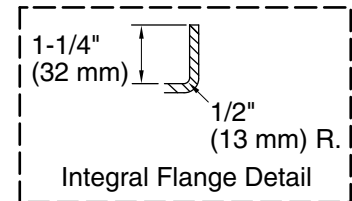

Color Code Description

■ 0 White

No change in measurements if connected with drain illustrated. (K-7161-AF)

Technical Information

All product dimensions are nominal.

Drain location:	Left
Basin area, bottom:	42" x 20" (1067 mm x 508 mm)
Basin area, top:	51" x 24" (1295 mm x 610 mm)
Weight:	80 lbs (36.3 kg)
Minimum floor load:	41 lbs/ft ² (200.2 kg/m ²)
Water depth:	14" (356 mm)
Water capacity:	60 gal (227.1 L)
Minimum flat for door:	2-13/16" (71 mm)