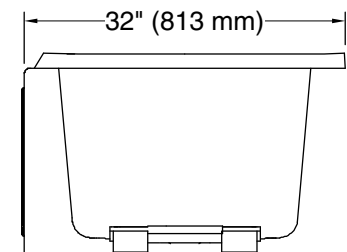

Color Code Description

■ 0 White

No change in measurements if connected with drain illustrated. (K-7161-AF)

Technical Information

All product dimensions are nominal.

Drain location:	Left
Basin area, bottom:	42" x 20" (1067 mm x 508 mm)
Basin area, top:	51" x 24" (1295 mm x 610 mm)
Weight:	80 lbs (36.3 kg)
Minimum floor load:	41 lbs/ft ² (200.2 kg/m ²)
Water depth:	14" (356 mm)
Water capacity:	60 gal (227.1 L)
Minimum flat for door:	2-13/16" (71 mm)