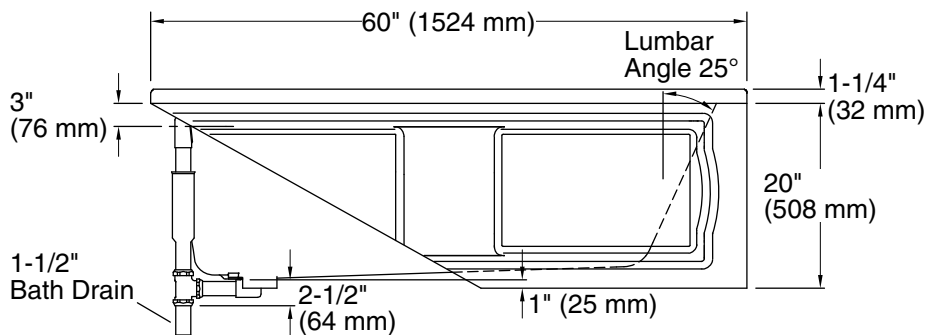

Devonshire®
60" x 32" alcove bath, left drain
K-1184-LA

Features

- Integral lumbar support and armrests offer extra comfort while bathing
- Integral apron
- Integral flange helps prevent water from seeping behind wall and simplifies alcove installation
- Textured bottom surface
- Coordinates with other products in the Devonshire collection

Color Code Description

■ 0 White

No change in measurements if connected with drain illustrated. (K-7161-AF)

Technical Information

All product dimensions are nominal.

Drain location:	Left
Basin area, bottom:	42" x 20" (1067 mm x 508 mm)
Basin area, top:	51" x 24" (1295 mm x 610 mm)
Weight:	80 lbs (36.3 kg)
Minimum floor load:	41 lbs/ft ² (200.2 kg/m ²)
Water depth:	14" (356 mm)
Water capacity:	60 gal (227.1 L)
Minimum flat for door:	2-13/16" (71 mm)

Notes

Measure your actual product for rough-in details.

Install this product according to the installation instructions.

The hot water supply should be 70% of the capacity of the bath or greater. Installations will vary.