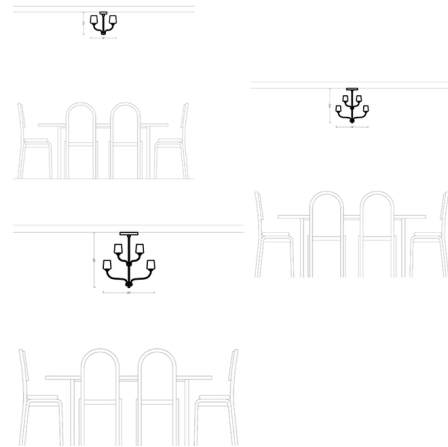

CLICK TO VIEW PRODUCT

Notes: