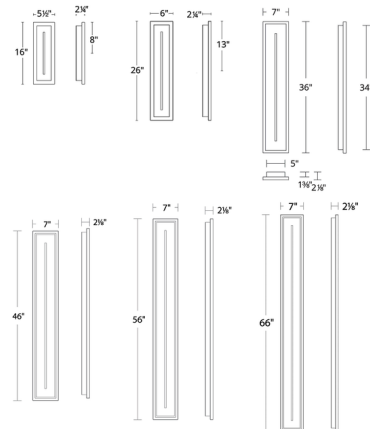

Description

The Midnight Outdoor Wall Sconce delivers ambient illumination and a sleek visual statement. Light shines out of the black metal frame through a narrow front slit and wide side edges, softened by mitered glass diffusers. With its clean, tailored design, the Midnight works well for front entrances, hallways, and patios of varying design styles. This sconce comes pre-set to the color temperature ordered and can be adjusted to 3000K, 3500K, or 4000K using a switch in the canopy. It is dimmable with a TRIAC or ELV dimmer.

Specifications

COLOR	White
BODY FINISH	Black
WATTAGE	23W
DIMMER	Low Voltage Electronic
DIMENSIONS	6"W x 26"H x 2.25"D
INTEGRATED LED MODULE	1 x LED/23W/120V LED
COUNTRY OF ORIGIN	China

Technical Information

LAMP LIFE	54000 hours
COLOR RENDERING	90 CRI
LAMP COLOR	3000K
LUMENS/WATT	24.39
LUMINOUS FLUX	561 lumens

Shown in black / white

CLICK TO VIEW PRODUCT

Notes: