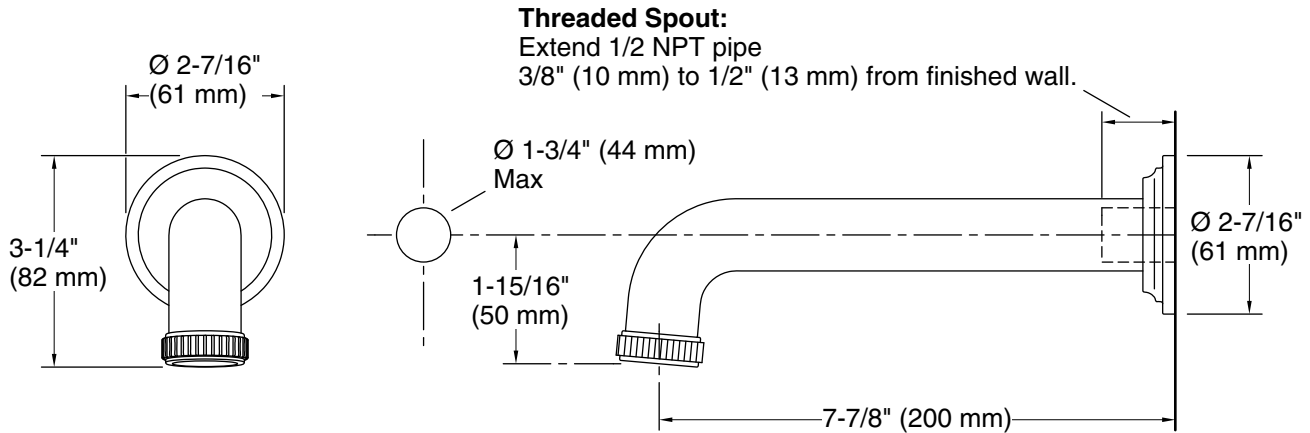

KALLISTA

Central Park West® by Robert A.M. Stern
Architects
Wall-Mount Bath Spout
P21250-00

Technical Information

All product dimensions are nominal.

Spout:

Spout reach: 7-7/8" (200 mm)