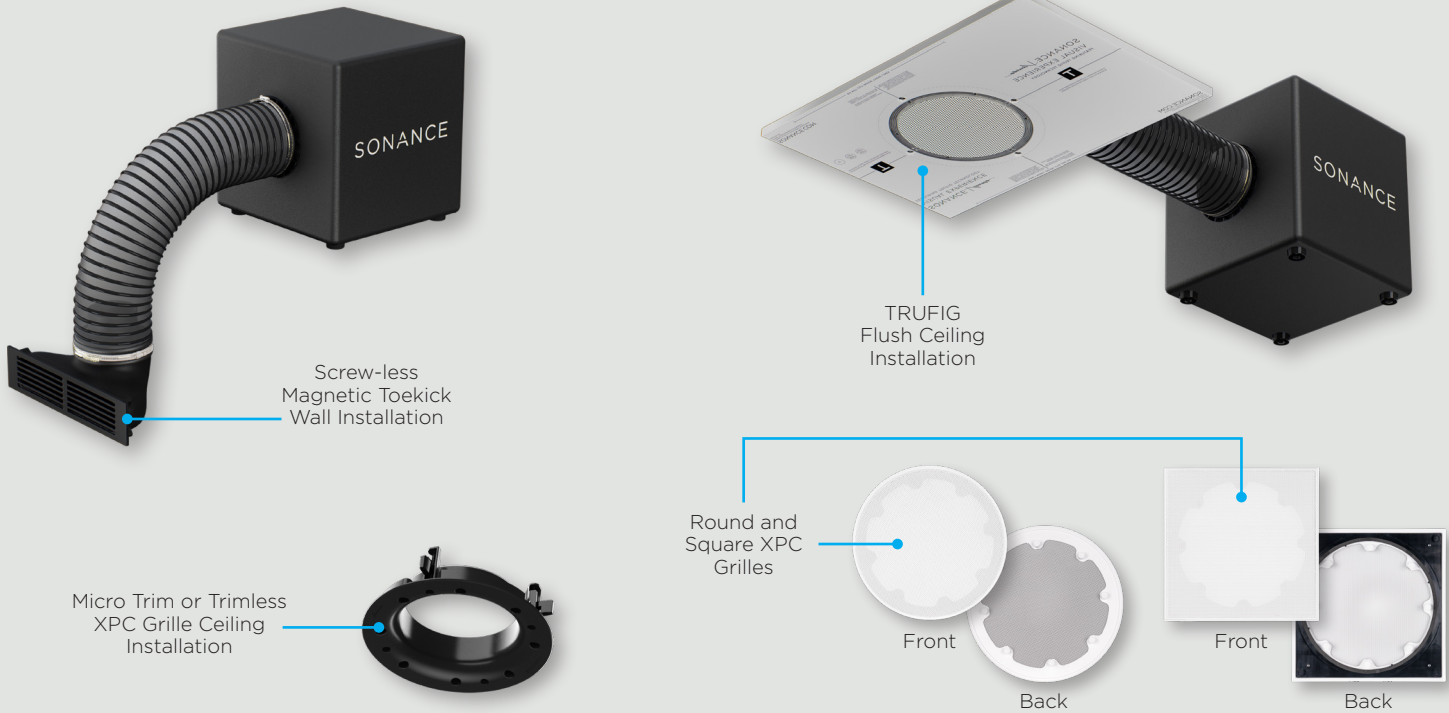

SONANCE | *James*

POWERPIPE X SERIES

PPX8 | PPX8-M | PPX10 | PPX10-M | PPX12 | PPX12-M | PPX15 | PPX15-M

SOLD AS EACH

The PowerPipe X Series represents a comprehensive 20-year update to the iconic James PowerPipe Series. Featuring true subwoofer performance, enhanced installation flexibility, and expanded aesthetic integration options, the PPX Series delivers exceptional low-frequency performance while maintaining the “Designed to Disappear” philosophy that makes PowerPipe solutions ideal for any architectural environment.

KEY FEATURES

PowerPipe X Series offers advanced bass performance in a ported subwoofer design available in four levels (PPX8/PPX8-M, PPX10/PPX10-M, PPX12/PPX12-M, and PPX15/PPX15-M). PPX models can be ordered as Sonance-branded MDF or James by Sonance marine grade aluminum models for a total of eight variations. PPX is designed to disappear into ceiling, wall, and cabinet spaces while porting into the listening room for minimal visual impact. PPX subwoofers can be configured to suit any application with accessories for toekick, micro trim, trimless, and flush-mounted grille trims.

FEATURES AND BENEFITS

Four Sizes: PPX8/PPX8-M, PPX10/PPX10-M, PPX12/PPX12-M, and PPX15/PPX15-M models for scalable bass solutions

Ported Bandpass Design: Provides deep, rich bass in a compact form factor

Applications: Behind wall cavities, ceilings, or inside cabinets

Variety of Finishes: Screw-less magnetic Toekick, XPC micro trim or trim-less Grille, or TRUFIG flush mounted XPC grille blend seamlessly into any design