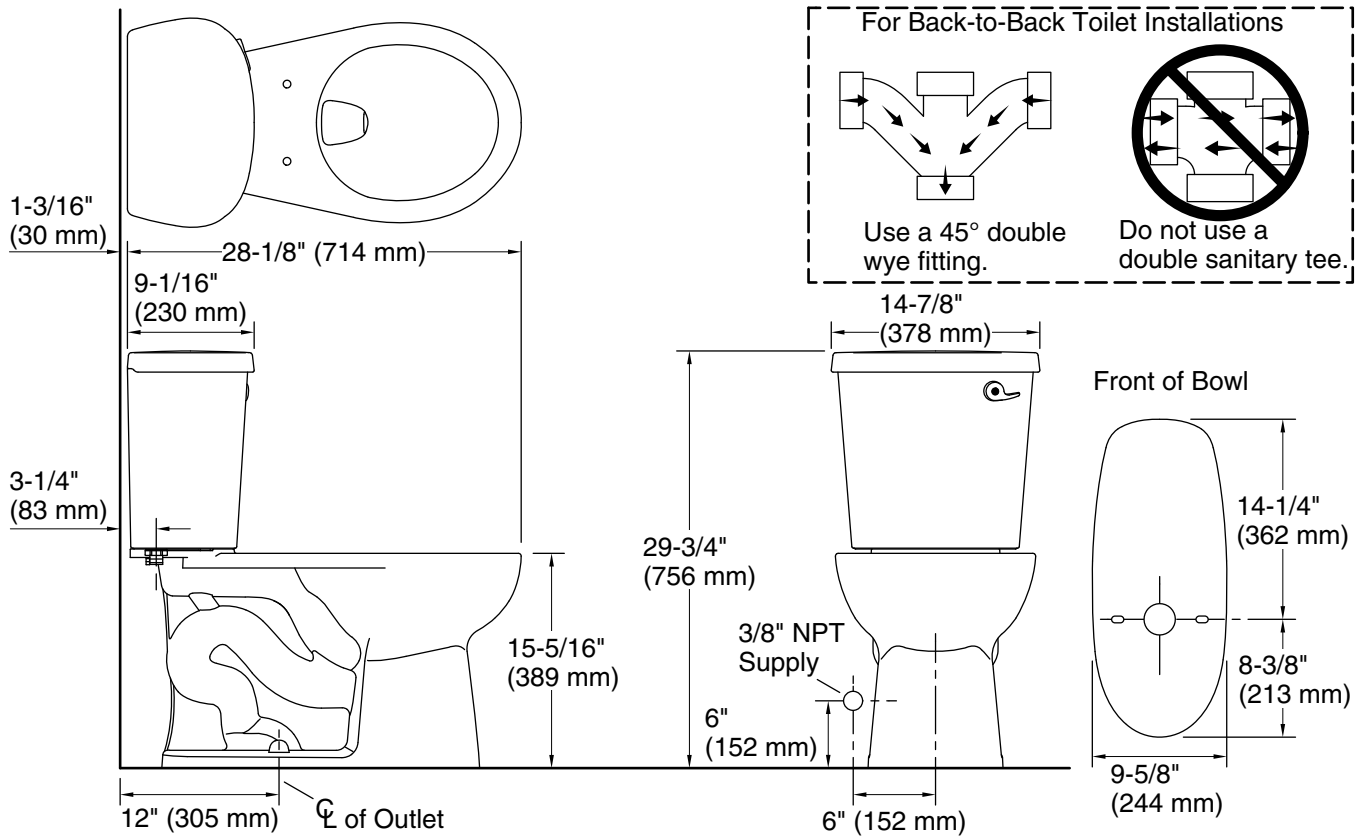

Valton®

Two-piece round-front toilet

402311-RA

Features

- Two-piece design
- Round-front bowl offers an ideal solution for smaller bathrooms and powder rooms
- 1.28 gpf (4.8 lpf)
- Color-matched right-hand white trip lever included
- 2" (51 mm) fully glazed trapway
- Combination consists of toilet bowl and tank
- Pro Force® Plus flushing technology delivers greater flushing power than previous Pro Force® models

Installation

- Standard 12" (305 mm) rough-in
- Three-bolt quick-connect installation
- Seat and supply line sold separately

Recommended Products/Accessories

- K-20111 Brevia™ Quiet-Close™ round-front toilet seat
- K-5420 Low-Profile Bolt Caps
- K-23726 Drain treatment

Included Components

- 403377 Round-front toilet bowl
- 404501-RA Toilet tank

Codes/Standards

- ASME A112.19.2/CSA B45.1
- DOE - Energy Policy Act 1992
- EPA WaterSense®
- California Energy Commission (CEC)

STERLING® Toilet Limited Warranty

See website for detailed warranty information.

Technical Information

All product dimensions are nominal.

- Toilet type: Floor-mount
- Waste Outlet: Floor
- Bowl shape: Round-front
- Flush type: ProForce Plus
- Rough-in: 12" (305 mm)