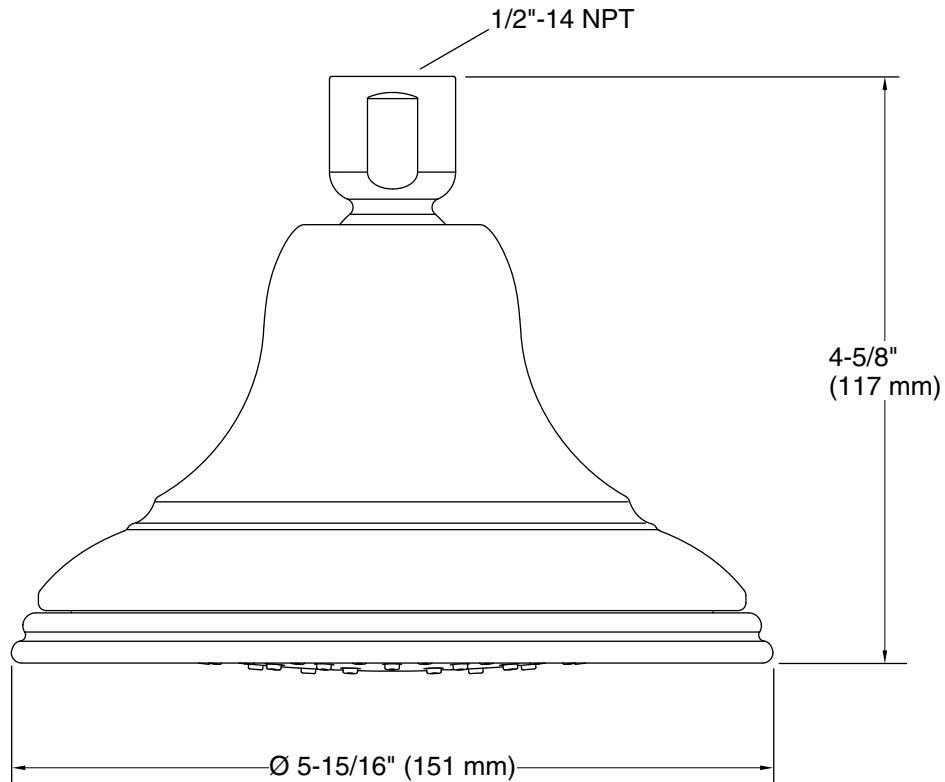

Technical Information

All product dimensions are nominal.

Spout:

Shower/Rainhead rated max flow: 2.5 gal/min (9.5 l/min)

Notes

Install this product according to the installation instructions.