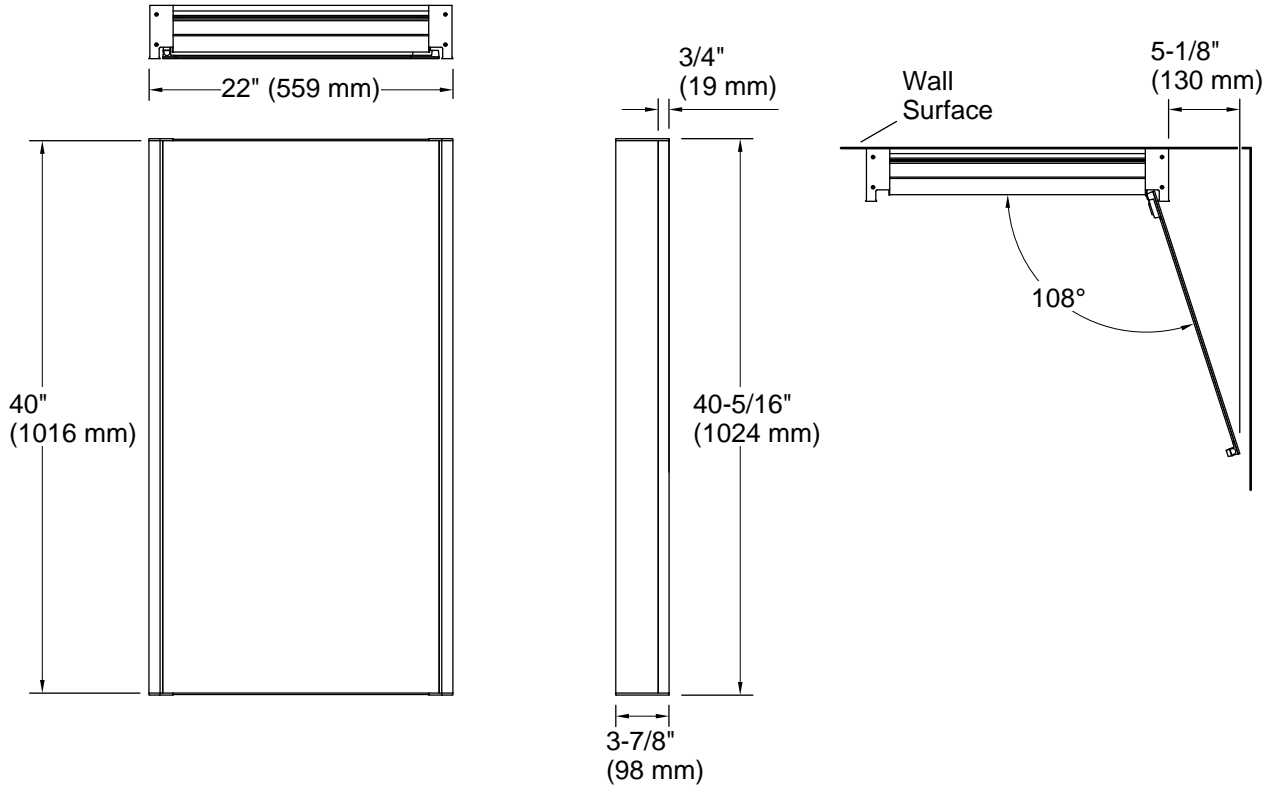

Required Electrical Service

One circuit required, protected with Class A Ground-Fault Circuit-Interrupter (GFCI). Outside North America, this device may be known as a Residual Current Device (RCD).

Lights: 120 V, 5 A, 60 Hz

Technical Information

All product dimensions are nominal.

Lighting included: Yes

Electrical component rating: LED: 120 V, 5 A, 60 Hz 1200 Lumens, 3000K

Notes

Install this product according to the installation instructions.