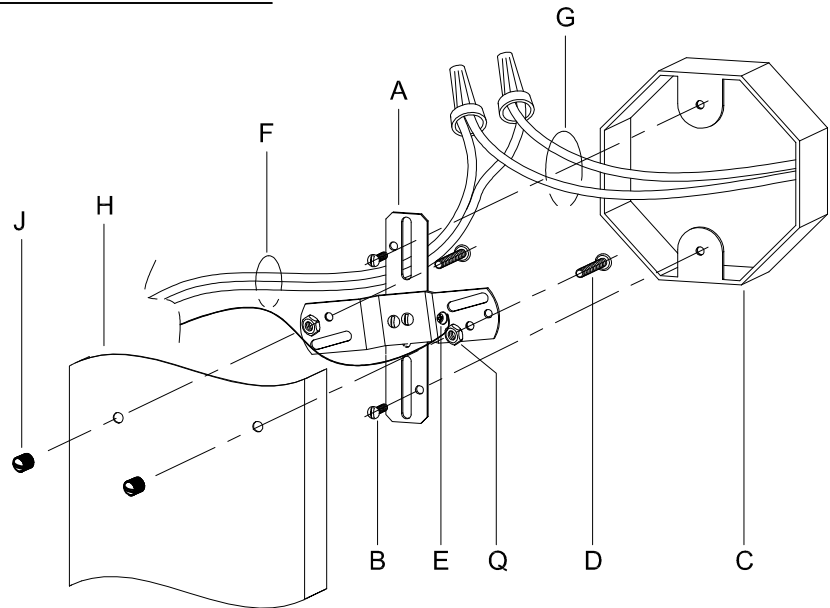

CAUTION: Read instructions carefully and turn electricity off at main circuit breaker panel before beginning installation.

560099,560100

WARNING - If any Special Control Devices are used with this Fixture, Follow the Instructions Carefully to assure full compliance with N.E.C. requirements. If there are any questions, contact a Qualified Electrical Contractor.

CANOPY MOUNTING & WIRE CONNECTION ASSEMBLY STEPS:

1. D,E → A
2. Q → D
3. B,A → C
4. F → G
5. H,J → D

FIXTURE ASSEMBLY STEPS:

1. P → K
2. M → L
3. N → M

B, C, G & N
(NOT FURNISHED)
(NON FOURNIE)
(NO INCLUIDA)