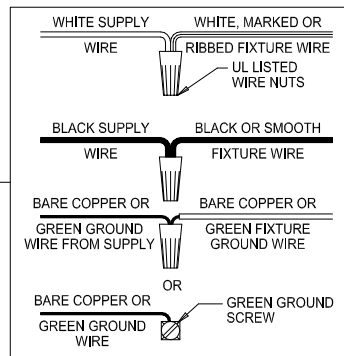

CAUTION: Read instructions carefully and turn electricity off at main circuit breaker panel before beginning installation.

560099,560100

WARNING - If any Special Control Devices are used with this Fixture, Follow the Instructions Carefully to assure full compliance with N.E.C. requirements. If there are any questions, contact a Qualified Electrical Contractor.

CANOPY MOUNTING & WIRE CONNECTION ASSEMBLY STEPS:

1. D,E → A
2. Q → D
3. B,A → C
4. F → G
5. H,J → D

FIXTURE ASSEMBLY STEPS:

1. P → K
2. M → L
3. N → M

B, C, G & N
(NOT FURNISHED)
(NON FOURNIE)
(NO INCLUIDA)