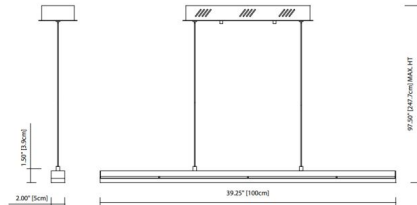

By Elan

Description

The Gorve Linear Pendant features a Matte Black finish with a diffuser made of clear cubic zirconia chips. ETL listed.

Specifications

COLOR Clear
BODY FINISH Matte Black
WATTAGE 32W
DIMMER Low Voltage Electronic
DIMENSIONS 39.25"L x 5.25"W x 2.25"H
INTEGRATED LED MODULE 1 x LED/32W/120V LED

Technical Information

PRODUCT DIMENSIONS Max Overall Height: 88"
LAMP LIFE 40000 hours
COLOR RENDERING 80 CRI
LAMP COLOR 3000K
LUMENS/WATT 23.44
LUMINOUS FLUX 750 lumens

Shown in matte black / clear

CLICK TO VIEW PRODUCT