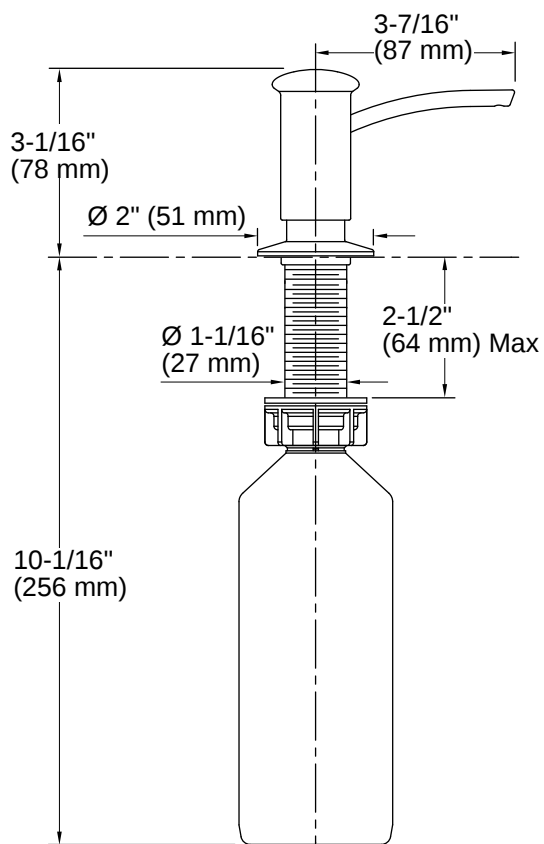

Installation Notes

Install this product according to the installation instructions.