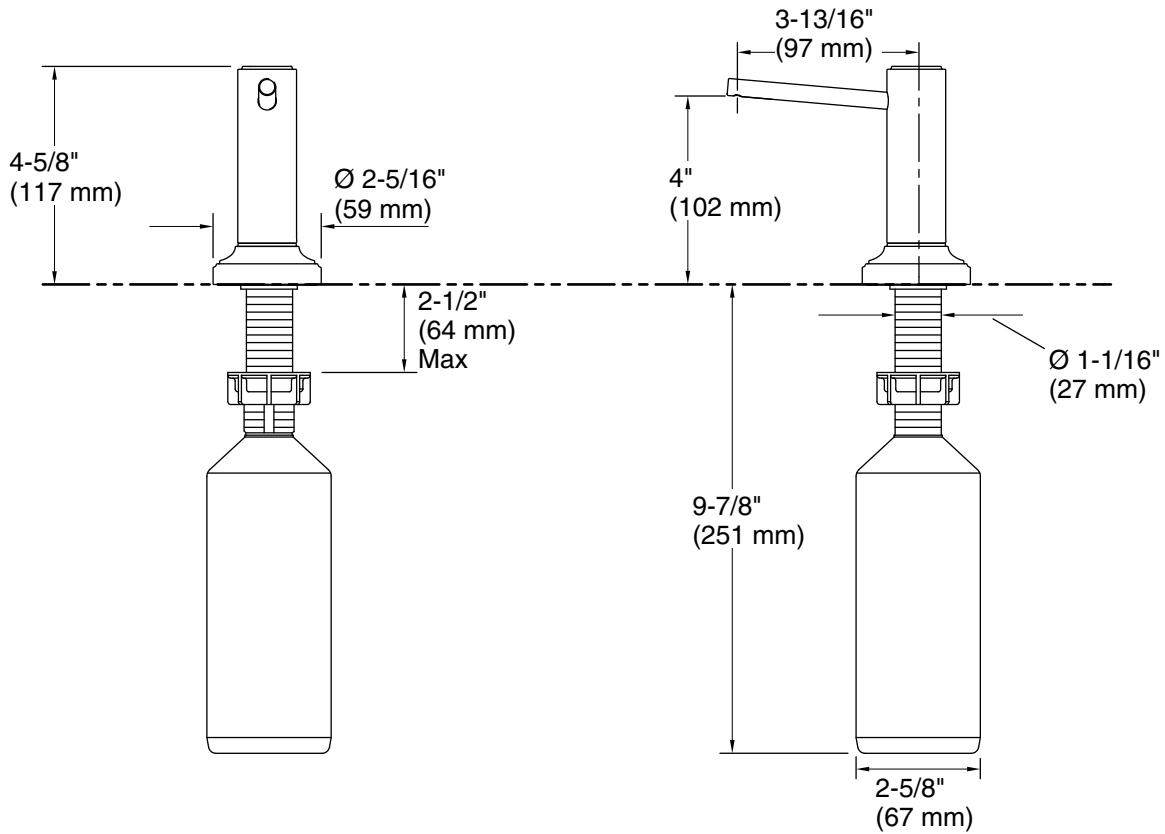

KALLISTA®

Quincy™ by KALLISTA
Soap/Lotion Dispenser
P25015-00

Technical Information

All product dimensions are nominal.

Material: Brass

1-888-4-KALLISTA (1-888-452-5547)

Kallista reserves the right to make revisions without notice to product specifications.