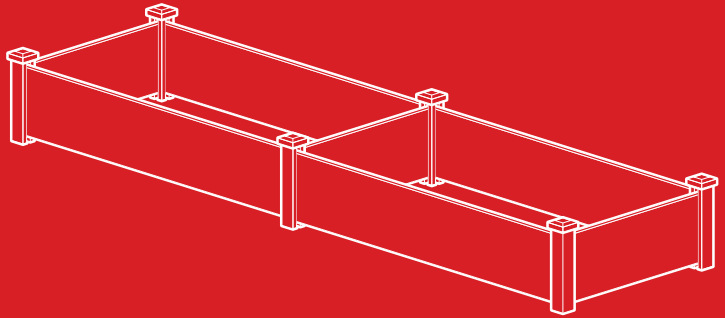

BEST CHOICE
PRODUCTS

INSTRUCTION MANUAL

8-ft x 2-ft Elevated
Garden Bed

**BEST CHOICE
PRODUCTS**

As shoppers, we're always trying to find the perfect balance between quality & value. At BCP, we believe we've achieved that. Our diverse catalog of everyday essentials is tailored especially to our customers & guaranteed to hit that sweet spot of high quality & low price.