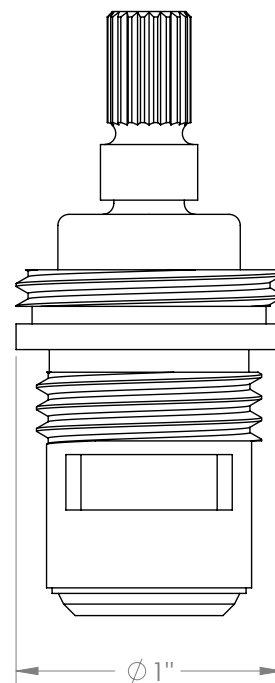

## Cartridges CRT502-H

8" Widespread/ Centerspread/ Bidet Stem-Hot

- Professional Installation Required

Available in all finishes shown on the [Watermark Designs website](#)

Meets the applicable requirements of ASME A112.18.1-2005/CSA B125.1-05, entitled "Plumbing Supply Fittings".