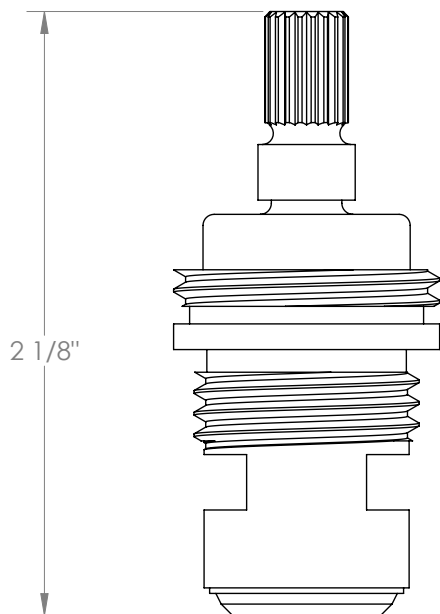

## Cartridges CRT502-H

8" Widespread/ Centerspread/ Bidet Stem-Hot

- Professional Installation Required

Available in all finishes shown on the [Watermark Designs website](#)

Meets the applicable requirements of ASME A112.18.1-2005/CSA B125.1-05, entitled "Plumbing Supply Fittings".

Watermark Designs reserves the right to make revisions without notice to produce specifications. All product dimensions are nominal.

02/2022

350 Dewitt Ave. Brooklyn, NY 11207 USA | T: 1 718 257 2800 | F: 1 718 257 2144 | [customerservice@watermark-designs.com](mailto:customerservice@watermark-designs.com)