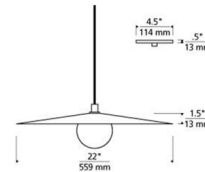

CLICK TO VIEW PRODUCT

Notes: