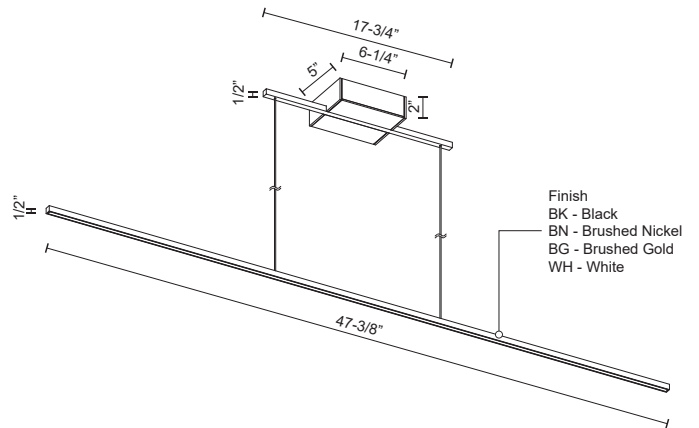

VEGA MINOR LP18248

PENDANTS

PROJECT

SPECIFICATION DETAILS

Fixture Dimensions	L47-3/8" x W1/2" x H1/2"
Light Source	LED with DC Driver
Wattage	35W
Total Lumens	2800lm
Delivered Lumens	BG - 1821lm; BK - 930lm; BN - 1561lm; WH - 1848lm;
Voltage	120V
Color Temperature	3000K
CRI (Ra)	90CRI
Optional Color Temps	2700K - 5000K Available, Minimum Order Quantities Apply
LED Rated Life	50,000 hours
Dimming	100% - 10%, TRIAC or ELV Dimmer (Not Included)
Diffuser Details	White Acrylic Diffuser
Adjustable	Yes
Wire Length	120" Max
Wire Type	BG, BN - Clear Coaxial Wire; BK - Black Coaxial Wire; WH - White Coaxial Wire;
Minimum Hang Height	6"
Sloped Ceiling Adaptable	Yes
Location	Dry
Illumination Direction	Downlight
CEC Title 24 JA8	Yes, JA8-2022
Canopy Dimensions	L6-1/4" x W5" x H2"
Paint Finish	BG01; BK02; BN02; WH02;

* For custom options, consult factory for details.

* For warranty information, please visit www.kuzcolighting.com/warranty

DESCRIPTION

Following the success of the Vega family is the next evolution of the line, Vega Minor. The diminutive square linear profile envelops and radiates a soft uniform light in a diverse spectrum of lengths and unique configurations. Refined details with crafted finishes augment the reductive silhouette of the expanded collection.

KUZCO

CANADA: 19054 28TH AVENUE - SURREY, BC V3Z 6M3

USA: 3035 E. LONE MOUNTAIN ROAD - LAS VEGAS, NV 89081

WWW.KUZCOLIGHTING.COM

© 2019 KUZCO LIGHTING. ALL RIGHTS RESERVED.

COMMENT