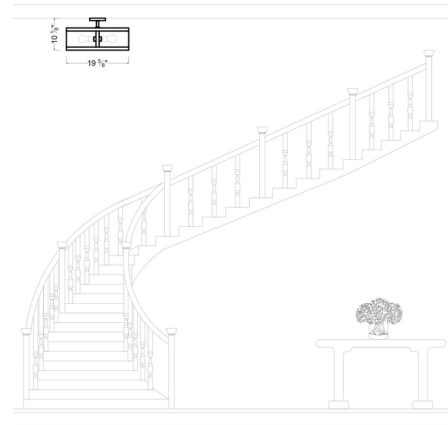

Shown in oil rubbed bronze / clear seeded