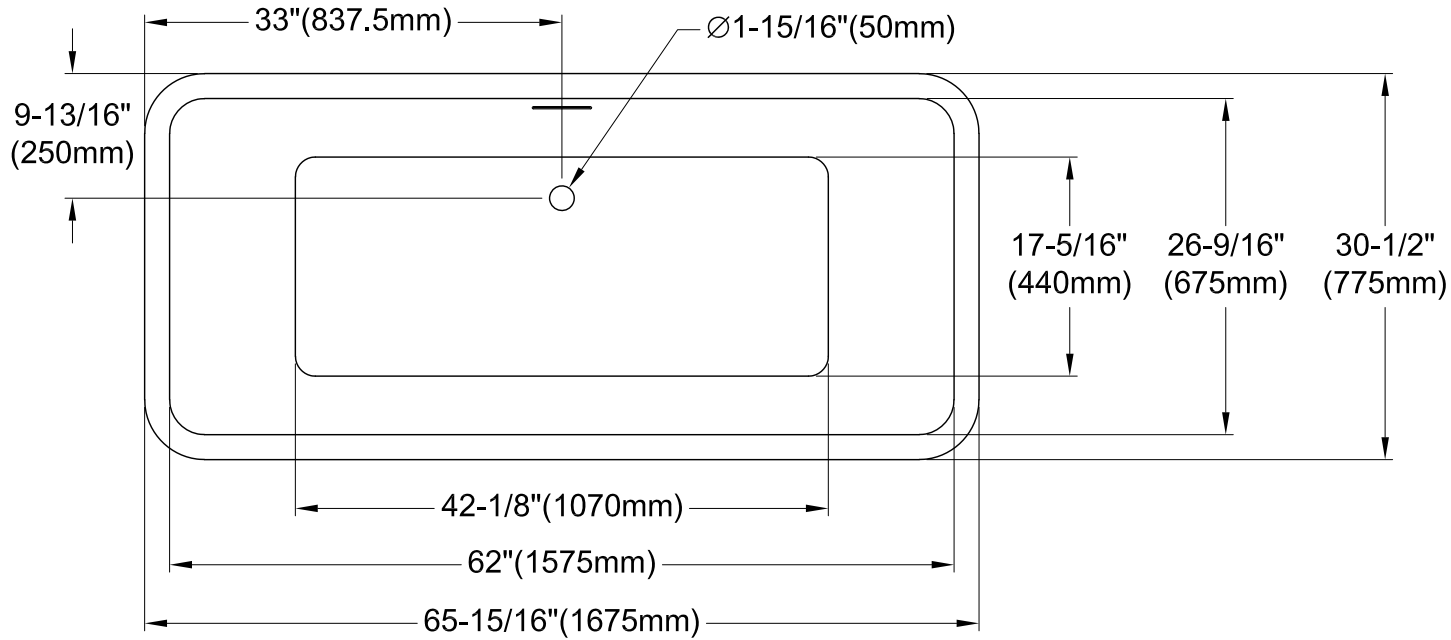

VTSQ663124

66" Acrylic Tub With Square Overflow & Pop-Up Drain

M14 x 120 (4 pcs)
M14 x 100 (1 pc)