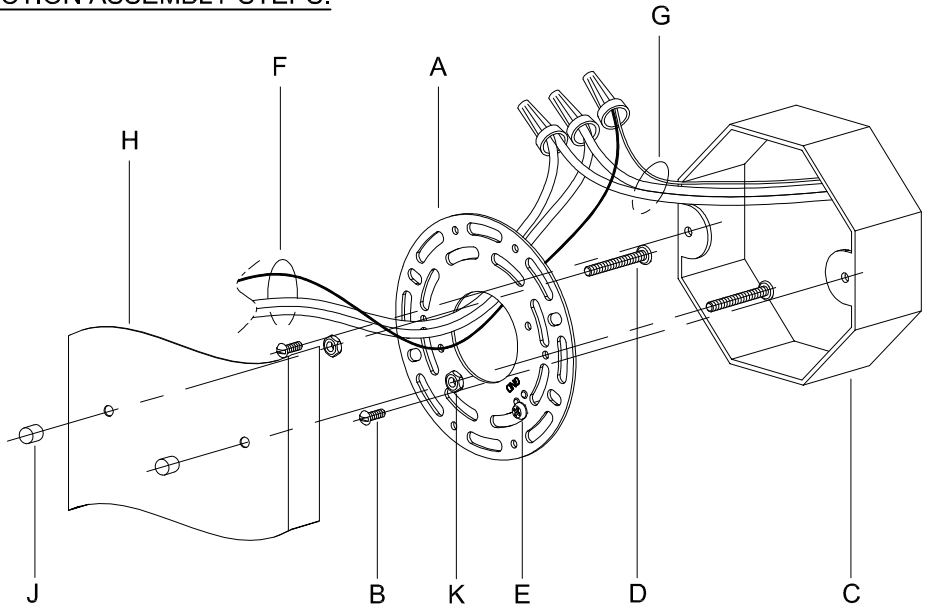

# Assembly & Installation Instructions

**CAUTION:** Read instructions carefully and turn electricity off at main circuit breaker panel before beginning installation.

## 2775, 2776, 2777

**WARNING -** If any Special Control Devices are used with this Fixture, Follow the Instructions Carefully to assure full compliance with N.E.C. requirements. If there are any questions, contact a Qualified Electrical Contractor.

### CANOPY MOUNTING & WIRE CONNECTION ASSEMBLY STEPS:

1. D,E → A
2. K → D
3. B,A → C
4. F → G
5. H,J → D

### FIXTURE ASSEMBLY STEPS:

1. M,N → L
2. P → L

B, C, G & P  
(NOT FURNISHED)  
(NO INCLUIDA)  
(NON FOURNIE)