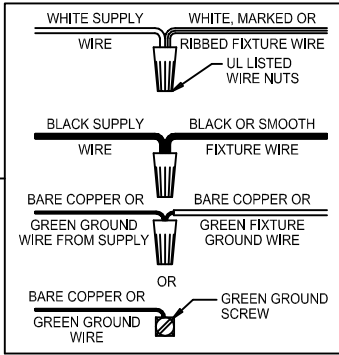

# Assembly & Installation Instructions

**CAUTION:** Read instructions carefully and turn electricity off at main circuit breaker panel before beginning installation.

## 2775, 2776, 2777

**WARNING -** If any Special Control Devices are used with this Fixture, Follow the Instructions Carefully to assure full compliance with N.E.C. requirements. If there are any questions, contact a Qualified Electrical Contractor.

### FIXTURE ASSEMBLY STEPS:

1. M,N → L
2. P → L

B, C, G & P  
(NOT FURNISHED)  
(NO INCLUIDA)  
(NON FOURNIE)