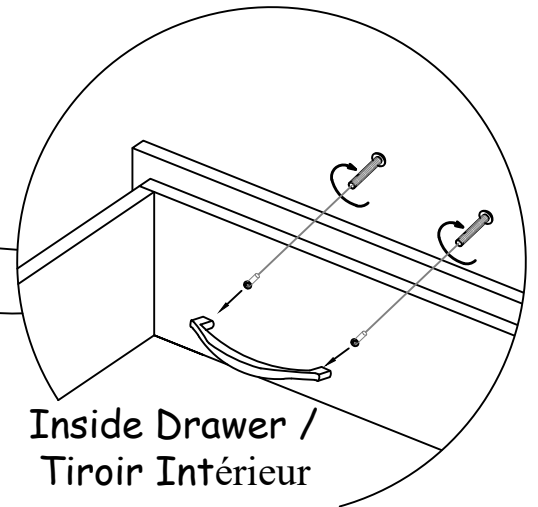

STEP 1.1 / ÉTAPE 1.1