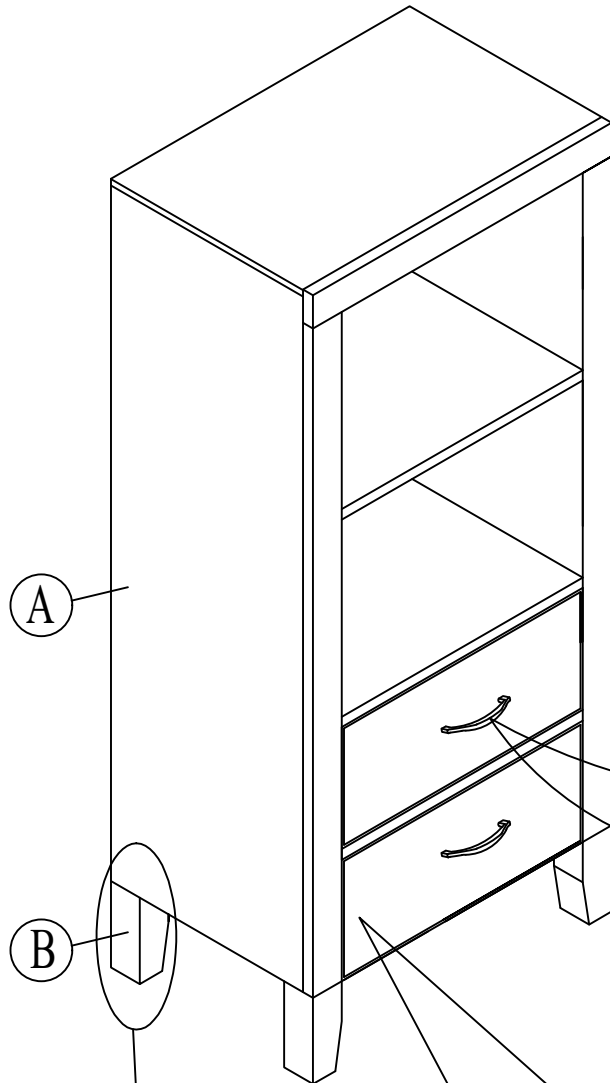

STEP 1.1 / ÉTAPE 1.1