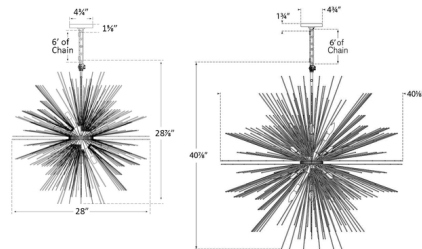

Shown in aged iron

Specifications

COLOR	N/A
BODY FINISH	Aged Iron
WATTAGE	800W
DIMMER	Standard 120V
DIMENSIONS	28"W x 28.875"H
BULB NOT INCLUDED	20 x B11/Candelabra (E12)/40W/120V Incandescent
OTHER BULB OPTIONS	20 x B11/Candelabra (E12)/120V LED 20 x C11/Candelabra (E12)/120V LED