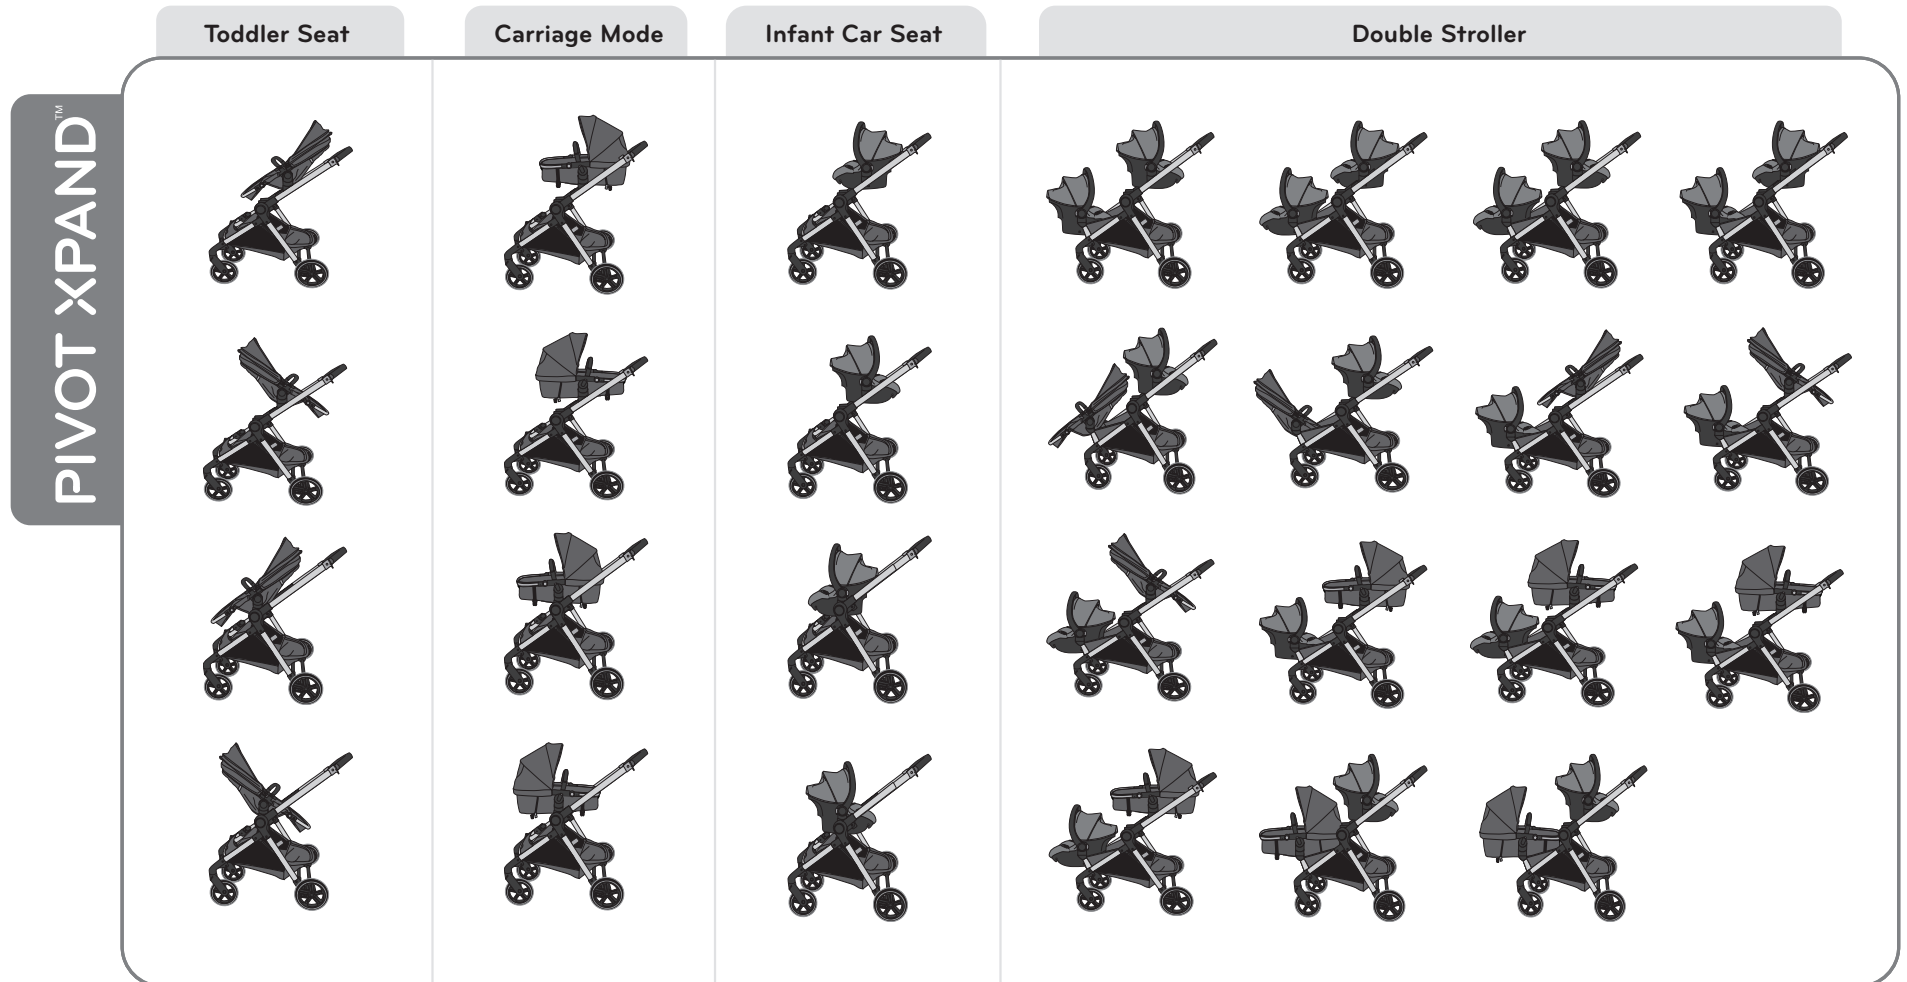

Configuration Chart - US

Pivot Xpand™ Stroller/Travel System

⚠️ WARNING

- To avoid serious injury, NEVER use the stroller in any other configurations other than what is shown.
- DO NOT exceed the maximum weight limits defined in the product manuals.
- To avoid tipping, always remove heavier weight child before removing the lighter weight child.