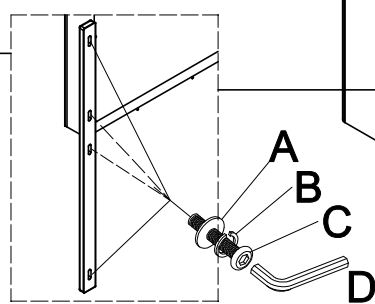

Thank you for purchasing this quality product from A.R.T. Furniture. Be sure to check all packing material for parts which may have come loose inside the carton during shipment. Identify and count all parts and compare with the parts list below.

**Note:** Some furniture is heavy, it is recommended that two people assembly this item to avoid injury or damage.

No.	Hardware List		Qt.
A		$\frac{5}{16}$ " X 19mm Flat Washer	8
B		$\frac{5}{16}$ " Lock Washer	8
C		$\frac{1}{4}$ " x $1\frac{3}{4}$ " Bolt	8
D		4mm Allen Wrench	1

Parts List			
1		Mirror	1
2		Mirror Support	2
3		Felt strip	2