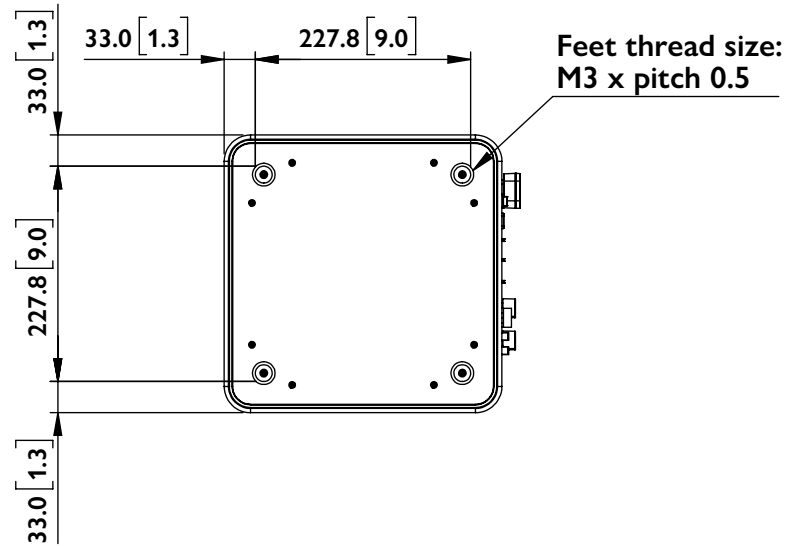

FRONT

SIDE

BACK

BOTTOM

Kube 8 MIE + KW1

UNIT: MM [INCH]