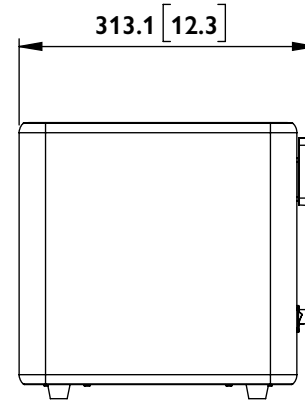

FRONT

SIDE

BACK

BOTTOM

Kube 8 MIE + KW1

UNIT: MM [INCH]