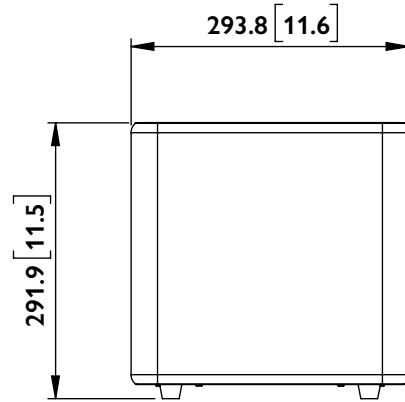

FRONT

SIDE

BACK

BOTTOM

Kube 8 MIE + KW1

UNIT: MM [INCH]