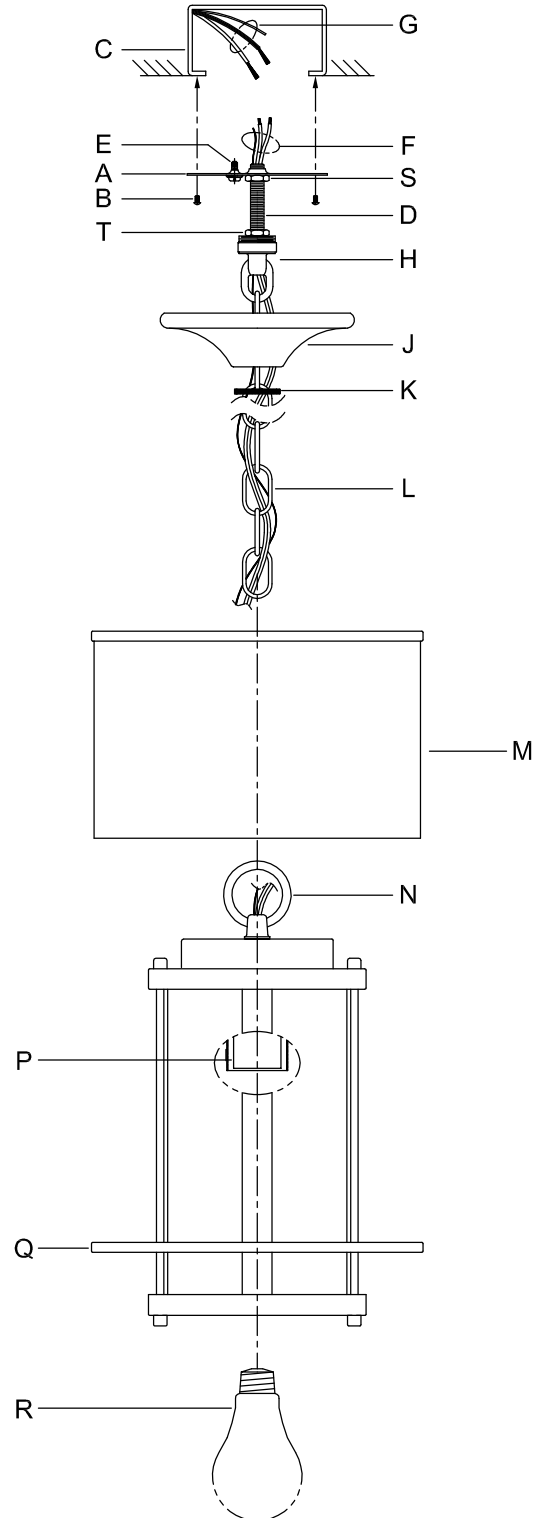

Assembly & Installation Instructions

CAUTION: Read instructions carefully and turn electricity off at main circuit breaker panel before beginning installation.

5589

WARNING - If any Special Control Devices are used with this Fixture, Follow the Instructions Carefully to assure full compliance with N.E.C. requirements. If there are any questions, contact a Qualified Electrical Contractor.

CAUTION - All glass is fragile, use care when handling Glass component(s) and or Lamp(s).

ASSEMBLY STEPS:

PASOS PARA ENSAMBLAR:

MODE D'ASSEMBLAGE:

1. D,E → A
2. B,A → C
3. S,T,H → D (TO LOCK) (APRETAR)
4. T → H (À VERROUILLER)
5. F → M
6. M → Q
7. L → N
8. K,J → L
9. L → H
10. F → L,K,J,H,D
11. F → G
12. J,K → H
13. P → N

B, C, G & R
(NOT FURNISHED)
(NO INCLUIDA)
(NON FOURNIE)

ADJUST HEIGHT WITH "D"
S → A TO LOCK

AJUSTA LA ALTURA CON "D"
S → A APRETAR

RÉGLEZ LA HAUTEUR AVEC "D"
S → A À VERROUILLER