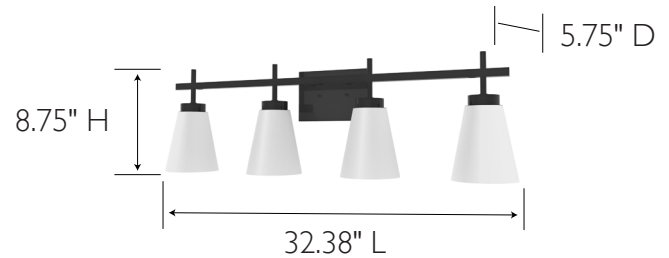

Khari 4-Light Vanity Light Matte Black

SPECIFICATIONS

MOUNTING:	Wall Mount	LED BRIGHTNESS (LUMENS):	N/A
SLOPED CEILING ADAPTABLE:	N/A	LED COLOR CORRELATED TEMPERATURE (CCT):	N/A
LAMP TYPE 1:	Medium Base Bulb	LED COLOR RENDERING INDEX (CRI):	N/A
BULB INCLUDED:	No	LED EFFICACY:	N/A
WATTS PER BULB:	N/A	LED AVERAGE RATED LIFE:	N/A
TOTAL WATTAGE:	N/A	ENERGY EFFICIENT:	N/A
DIMMABLE:	Yes	LIGHTING AMPS:	N/A
MATERIAL CONSTRUCTION:	Steel & Glass	VOLTAGE:	120V
ASSEMBLED DIMENSIONS:	8.75" H x 32.38" L x 5.75" D		
WEIGHT:	7.47 lbs.		
BACKPLATE DIMENSIONS:	4.75" H x 7.13" L x .75" D		
CANOPY/PLATE DIMENSIONS:	N/A		
GLASS/SHADE DIMENSIONS:	5.5" H x 5" Diameter		
GLASS/SHADE MATERIAL:	Glass		
GLASS/SHADE TYPE:	Frosted		
GLASS/SHADE COLOR:	N/A		