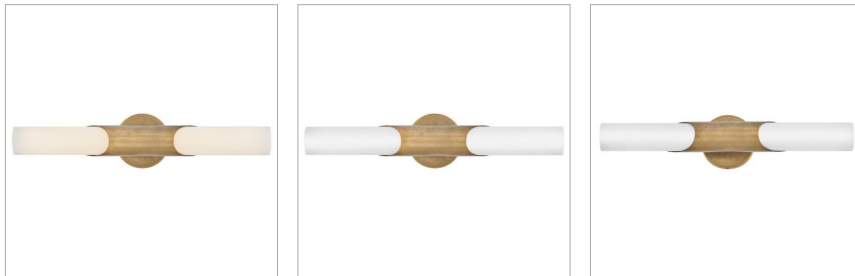

GRACE

51382THB

MEDIUM LED VANITY

Grace is simply elegant and perfectly named. Featuring a beautifully modern silhouette enhanced by a bias-cut central cuff, this feminine fixture has a timeless aesthetic that complements any décor style. Smooth etched opal glass is paired with a Textured Black Oxide or Textured Heritage Brass finish, providing contrast and subtle detail.

DETAILS	
FINISH:	Textured Heritage Brass
MATERIAL:	Steel
GLASS:	Etched Opal
DIMMABLE:	YES - CL TYPE DIMMER (SSL7A)

DIMENSIONS	
WIDTH:	5"
HEIGHT:	22.8"
WEIGHT:	3.6lb
BACK PLATE:	5" Dia.
EXTENSION:	3.8"
TOP TO OUTLET:	11.5"

LIGHT SOURCE	
LIGHT SOURCE:	Integrated LED
LED NAME:	EB12W30K921
WATTAGE:	24w LED *Included
VOLTAGE:	120v
LUMENS:	1860
CRI:	90
INCANDESCENT EQUIVALENCY:	2 x 75w
DIMMABLE:	YES - CL TYPE DIMMER (SSL7A)

SHIPPING	
CARTON LENGTH:	25
CARTON WIDTH:	11
CARTON HEIGHT:	5.5
CARTON WEIGHT:	5.1

PRODUCT DETAILS:

- Invisimount hardware is hidden on the backplate for a clean silhouette
- This fixture can be mounted vertically
- This fixture can be mounted horizontally
- Damp Rated
- ADA compliant design provides added accessibility and maximum clearance
- LED components carry a 5-year limited warranty
- Merging the best of traditional and modern elements with a sophisticated and streamlined look
- Energy-efficient integrated LED - safer for the environment and low maintenance