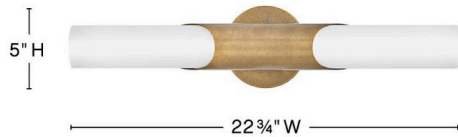

GRACE

51382THB

MEDIUM LED VANITY

Grace is simply elegant and perfectly named. Featuring a beautifully modern silhouette enhanced by a bias-cut central cuff, this feminine fixture has a timeless aesthetic that complements any décor style. Smooth etched opal glass is paired with a Textured Black Oxide or Textured Heritage Brass finish, providing contrast and subtle detail.

DETAILS	
FINISH:	Textured Heritage Brass
MATERIAL:	Steel
GLASS:	Etched Opal
DIMMABLE:	YES - CL TYPE DIMMER (SSL7A)

DIMENSIONS	
WIDTH:	5"
HEIGHT:	22.8"
WEIGHT:	3.6lb
BACK PLATE:	5" Dia.
EXTENSION:	3.8"
TOP TO OUTLET:	11.5"

LIGHT SOURCE	
LIGHT SOURCE:	Integrated LED
LED NAME:	EB12W30K921
WATTAGE:	24w LED *Included
VOLTAGE:	120v
LUMENS:	1860
CRI:	90
INCANDESCENT EQUIVALENCY:	2 x 75w
DIMMABLE:	YES - CL TYPE DIMMER (SSL7A)

SHIPPING	
CARTON LENGTH:	25
CARTON WIDTH:	11
CARTON HEIGHT:	5.5
CARTON WEIGHT:	5.1