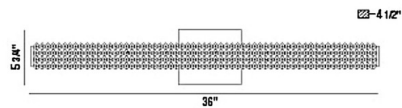

Lightology

lightology.com
866-954-4489
02-19-26

Project: _____

Company: _____

Location: _____ Fixture Type: _____

SPEC #: **EUFG11445**

Approved On: _____ Approved By: _____

Sassi Wall Light By Eurofase

Description

The Sassi Wall Light will add a touch of glamour to any space, featuring a cylindrical tube shade covered in shards of endless crystal organically arranged. Available in three sizes. ETL listed.

Specifications

COLOR . . . . . Crystal
BODY FINISH . . . . . Chrome
WATTAGE 24W
DIMMER . . . . . Low Voltage Electronic
DIMENSIONS . . . . . 24"W x 5.75"H x 4.5"D
INTEGRATED LED MODULE . . . . . 1 x LED/24W/120V LED
COUNTRY OF ORIGIN . . . . . China

Technical Information

COLOR RENDERING . . . . . 90 CRI
LAMP COLOR 3000K
LUMENS/WATT 90.00
LUMINOUS FLUX . . . . . 2160 lumens

Shown in chrome / crystal

CLICK TO VIEW PRODUCT

Notes: