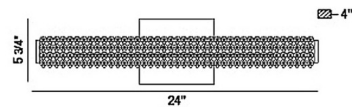

Lightology

lightology.com
866-954-4489
02-19-26

Project: _____

Company: _____

Location: _____ Fixture Type: _____

SPEC #: **EUFG11445**

Approved On: _____ Approved By: _____

Sassi Wall Light By Eurofase

Description

The Sassi Wall Light will add a touch of glamour to any space, featuring a cylindrical tube shade covered in shards of endless crystal organically arranged. Available in three sizes. ETL listed.

Specifications

COLOR . . . . . Crystal
BODY FINISH . . . . . Chrome
WATTAGE 24W
DIMMER . . . . . Low Voltage Electronic
DIMENSIONS . . . . . 24"W x 5.75"H x 4.5"D
INTEGRATED LED MODULE . . . . . 1 x LED/24W/120V LED
COUNTRY OF ORIGIN . . . . . China

Technical Information

COLOR RENDERING . . . . . 90 CRI
LAMP COLOR 3000K
LUMENS/WATT 90.00
LUMINOUS FLUX . . . . . 2160 lumens

Shown in chrome / crystal

CLICK TO VIEW PRODUCT

Notes: