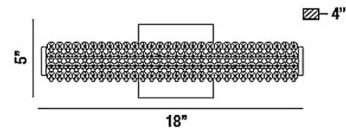

Shown in chrome / crystal