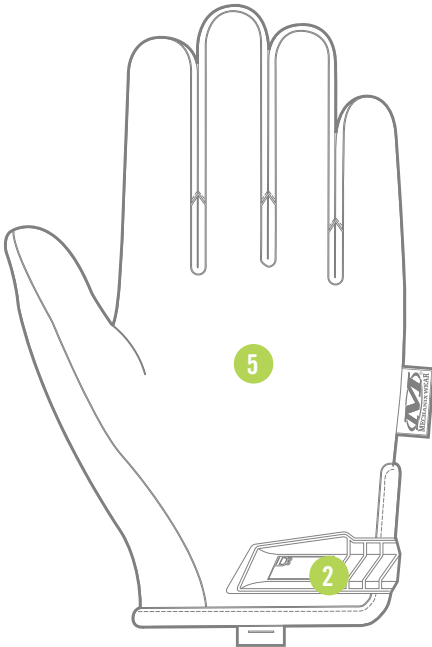

FURTHER INFORMATION AVAILABLE AT:

Ref: Hi-Viz Original®
USA
1-800-222-4296
CANADA
1-877-278-5822

Mechanix Wear, Inc.
28525 Witherspoon Parkway
Valencia CA 91355
www.mechanix.com

Product is imported