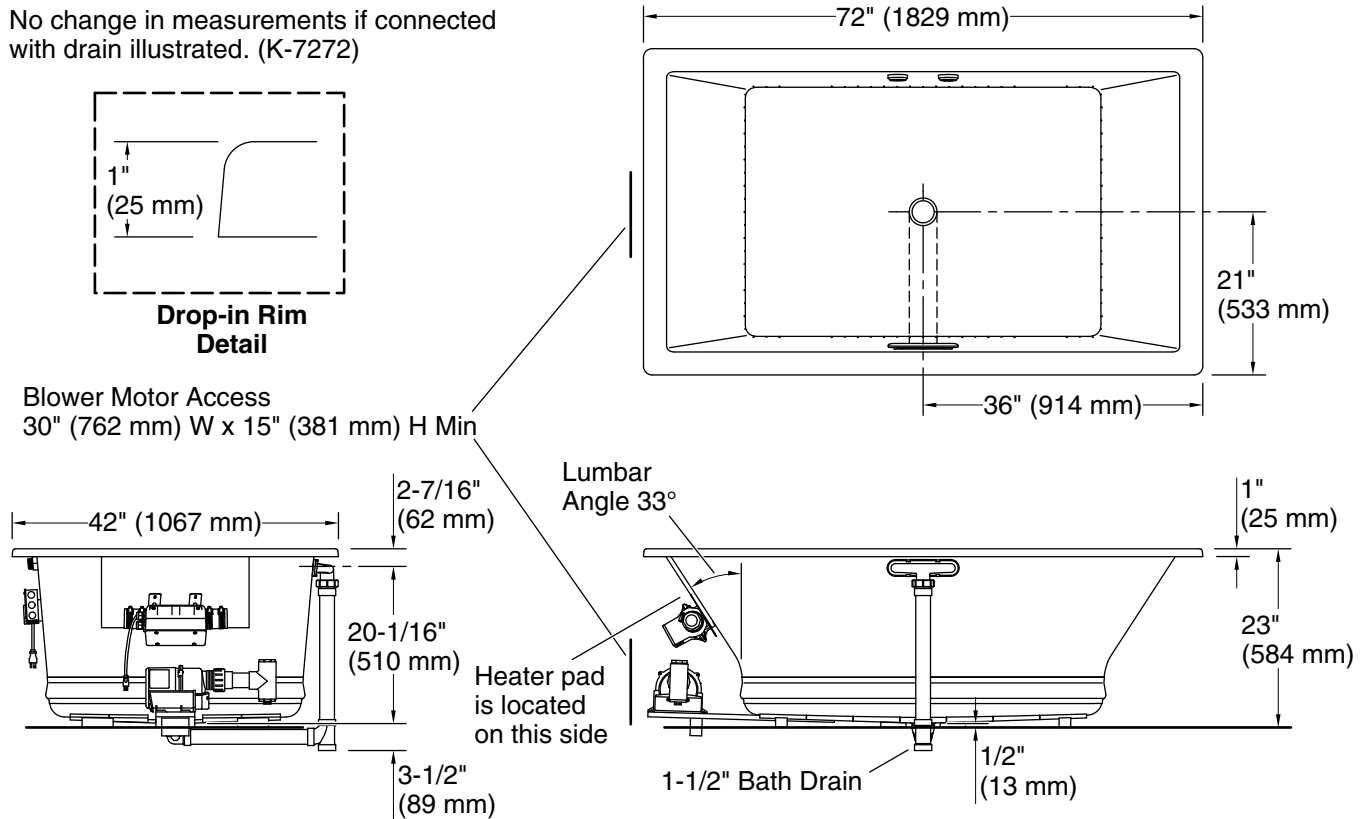

No change in measurements if connected with drain illustrated. (K-7272)

Required Electrical Service

Two dedicated circuits required, protected with Class A Ground-Fault Circuit-Interrupter (GFCI). Outside North America, this device may be known as a Residual Current Device (RCD).

Blower, Heated Surface:	120 V, 15 A, 60 Hz
Air bath:	120 V, 15 A, 60 Hz

Technical Information

All product dimensions are nominal.

Drain location:	Center
Basin area, bottom:	45-3/4" x 32" (1162 mm x 813 mm)
Basin area, top:	66" x 36" (1676 mm x 914 mm)
Weight:	110 lbs (49.9 kg)
Minimum floor load:	42 lbs/ft² (205.1 kg/m²)
Water depth:	19" (483 mm)
Water capacity:	139 gal (526.2 L)
Cutout:	Drop-in, 70-1/2" x 40-1/2" (1791 mm x 1029 mm)
Electrical component rating:	Blower: 120 V, 10 A, 60 Hz Heated Surface: 120 V, 0.5 A, 60 Hz, 65

Notes

Measure your actual product for rough-in details.

Install this product according to the installation instructions.

The hot water supply should be 70% of the capacity of the bath or greater. Installations will vary.