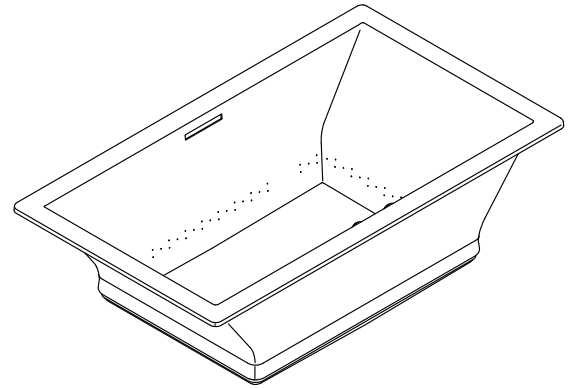

Features

- 122 airjets release thousands of heated bubbles that surround, support, and massage the body
- Variable-speed blower lets you adjust massage intensity to 18 levels
- Bask® heated surface creates spa-like relaxation with soothing warmth on your back, shoulders, and neck
- Built-in heater
- Automatic and manual purge cycles remove residual water from air channels after use
- 60-minute automatic shutoff timer
- Slotted overflow allows for deep soaking
- Spacious design accommodates up to two bathers
- Integral lumbar support
- Keypad control
- Textured bottom surface
- Bask® heated surface creates spa-like relaxation with soothing warmth on your back, shoulders, and neck

Material

- Acrylic

Technology

- Heated BubbleMassage™ technology warms and humidifies air before it enters the bath

Installation

- Drop-in or undermount
- Center drain

Required Products/Accessories

K-7271 Brass Slotted Overflow Bath Drain

or

K-7272 PVC Slotted Overflow Bath Drain

Recommended Products/Accessories

- K-1491 Bath/Whirlpool Pillow
- K-1601 Bath/whirlpool footstop, removable
- K-706000-D3 Frameless Sliding Bath Door
- K-706000-L 62" H sliding bath door with 1/4"-thick glass
- K-706004-D3 Frameless Sliding Bath Door
- K-706004-L Frameless Sliding Bath Door
- K-1177 Vinyl Tiling-in Bead
- K-592 Under-Mount Installation Kit

Codes/Standards

- ASME A112.19.7/CSA B45.10
- CSA B45.5/IAPMO Z124
- ASTM E162
- ASTM E662
- UL 1795
- CSA C22.2 No. 218.2
- cUL Listed
- UL Listed

KOHLER® Plastic Baths and Shower Bases Lifetime Limited Warranty KOHLER® Hydrotherapy Components Five-Year Limited Warranty

See website for detailed warranty information.

Available Colors/Finishes

Color tiles intended for reference only.

Color	Code	Description
	0	White
	96	Biscuit
	95	Ice™ Grey
	58	Thunder™ Grey
	7	Black Black™