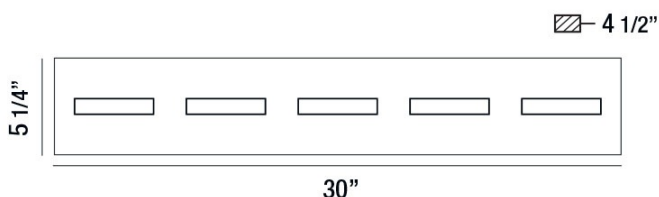

## Olson, Vanity , 5Lt, 30", Matte Black

Item No.  
28022-025

JOB NAME:

DATE:

TYPE:

COMMENTS:

### LIGHT INFORMATION

Light Type Integrated LED

Bulb Socket N/A

Bulb Shape N/A

Bulb Included Yes

CRI 80

Delivered Lumens 1435

Colour Temperature (Kelvin) 3000K

### DIMENSIONS & WEIGHT

Product Width (In)

Product Height (In) 5.25

Product Ext (In) 4.5

Product Diameter (In)

Product Weight (Lbs) 6.19

Product Length (In) 30