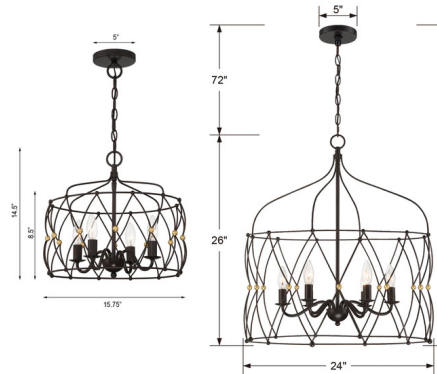

### Specifications

COLOR	N/A
BODY FINISH	English Bronze
WATTAGE	360W
DIMMER	Standard 120V
DIMENSIONS	24"W x 26"H
BULB NOT INCLUDED	6 x B10/Candelabra (E12)/60W/120V Incandescent
OTHER BULB OPTIONS	6 x B10/Candelabra (E12)/120V LED
COUNTRY OF ORIGIN	China

### Technical Information

PRODUCT DIMENSIONS	Adjustable Chain Length: 72"
--------------------	------------------------------

Shown in english bronze

CLICK TO VIEW PRODUCT

Notes: