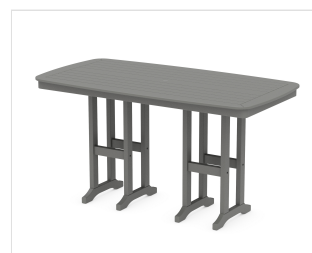

POLYWOOD®

Sustainable Outdoor Furniture

CLIMATETUFF™
MATERIALS

COLORSTAY™
TECHNOLOGY

MADE IN
THE USA

CONSCIOUSLY
CRAFTED

CountryLiving *by* POLYWOOD®

Cottage 7-Piece Counter Set

BRAND | Country Living

COLLECTION | Cottage

SKU | PWS1653-1

SET WEIGHT + DIMENSIONS

Overall Set Weight	302.0 lbs
Recommended Minimum Space (Based on pictured configuration)	12.6.0" W x 46.0" H x 91.0" D

INDIVIDUAL ITEM DIMENSIONS

Qty	NAME	SKU	DIMENSIONS (W x H x D)
4	Cottage Counter Side Chair	CLTGD141	19.25" x 45.4" x 26.41"
2	Cottage Counter Arm Chair	CLTGD241	24.85" x 45.4" x 26.41"
1	Nautical 37" x 72" Counter Table	NCRT3772	71.5" x 37.0" x 36.75"

AVAILABLE LUMBER COLORS