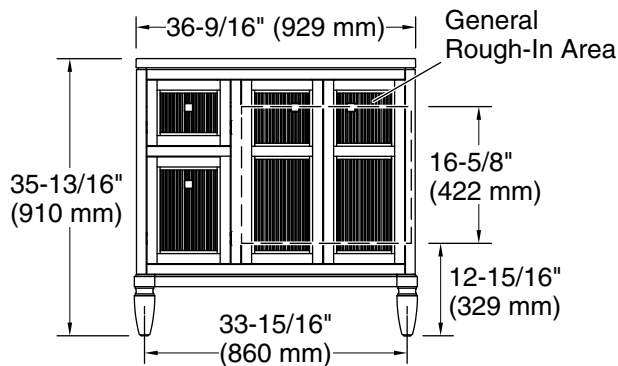

Features

- Two full-extension 12-3/4" (325 mm) drawers with soft-close side-mount slides
- Three-way adjustable slow-close door hinges for easy cabinet access
- 18" (457 mm) cabinet interior provides ample storage space
- Finish-matched cabinet interior offers generous clearance for plumbing
- Customize your storage with optional accessories such as floor liners, drawer organizers, and perfectly sized containers (sold separately)
- Brushed Nickel hardware included on the White and Slate Grey vanities
- Coordinates with Pure White (PWH) quartz side splash (sold separately)
- Pure White (PWH) quartz vanity top adds beauty and long-lasting durability

1WX

Slate Grey

Waste Pipe Location Information

Technical Information

All product dimensions are nominal.

Lighting included: No

Notes

Install this product according to the installation instructions.