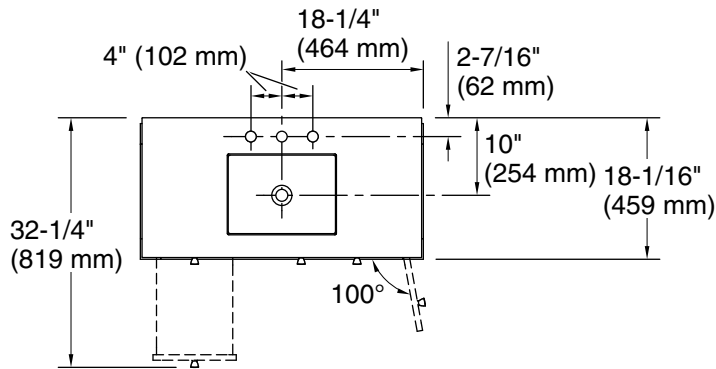

Features

- Two full-extension 12-3/4" (325 mm) drawers with soft-close side-mount slides
- Three-way adjustable slow-close door hinges for easy cabinet access
- 18" (457 mm) cabinet interior provides ample storage space
- Finish-matched cabinet interior offers generous clearance for plumbing
- Customize your storage with optional accessories such as floor liners, drawer organizers, and perfectly sized containers (sold separately)
- Brushed Nickel hardware included on the White and Slate Grey vanities
- Coordinates with Pure White (PWH) quartz side splash (sold separately)
- Pure White (PWH) quartz vanity top adds beauty and long-lasting durability

1WX

Slate Grey

Waste Pipe Location Information

Technical Information

All product dimensions are nominal.

Lighting included: No

Notes

Install this product according to the installation instructions.