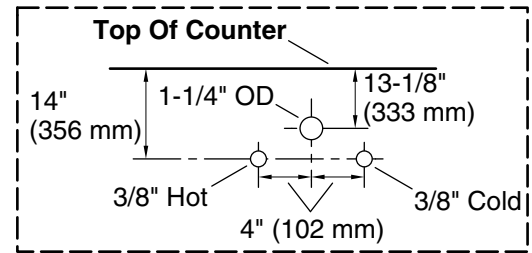

Features

- Two full-extension 12-3/4" (325 mm) drawers with soft-close side-mount slides
- Three-way adjustable slow-close door hinges for easy cabinet access
- 18" (457 mm) cabinet interior provides ample storage space
- Finish-matched cabinet interior offers generous clearance for plumbing
- Customize your storage with optional accessories such as floor liners, drawer organizers, and perfectly sized containers (sold separately)
- Brushed Nickel hardware included on the White and Slate Grey vanities
- Coordinates with Pure White (PWH) quartz side splash (sold separately)
- Pure White (PWH) quartz vanity top adds beauty and long-lasting durability

1WX

Slate Grey

Waste Pipe Location Information

Technical Information

All product dimensions are nominal.

Lighting included: No

Notes

Install this product according to the installation instructions.