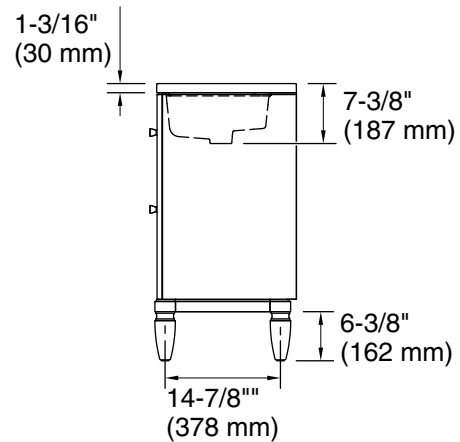

Features

- Two full-extension 12-3/4" (325 mm) drawers with soft-close side-mount slides
- Three-way adjustable slow-close door hinges for easy cabinet access
- 18" (457 mm) cabinet interior provides ample storage space
- Finish-matched cabinet interior offers generous clearance for plumbing
- Customize your storage with optional accessories such as floor liners, drawer organizers, and perfectly sized containers (sold separately)
- Brushed Nickel hardware included on the White and Slate Grey vanities
- Coordinates with Pure White (PWH) quartz side splash (sold separately)
- Pure White (PWH) quartz vanity top adds beauty and long-lasting durability

1WX

Slate Grey

Waste Pipe Location Information

Technical Information

All product dimensions are nominal.

Lighting included: No

Notes

Install this product according to the installation instructions.