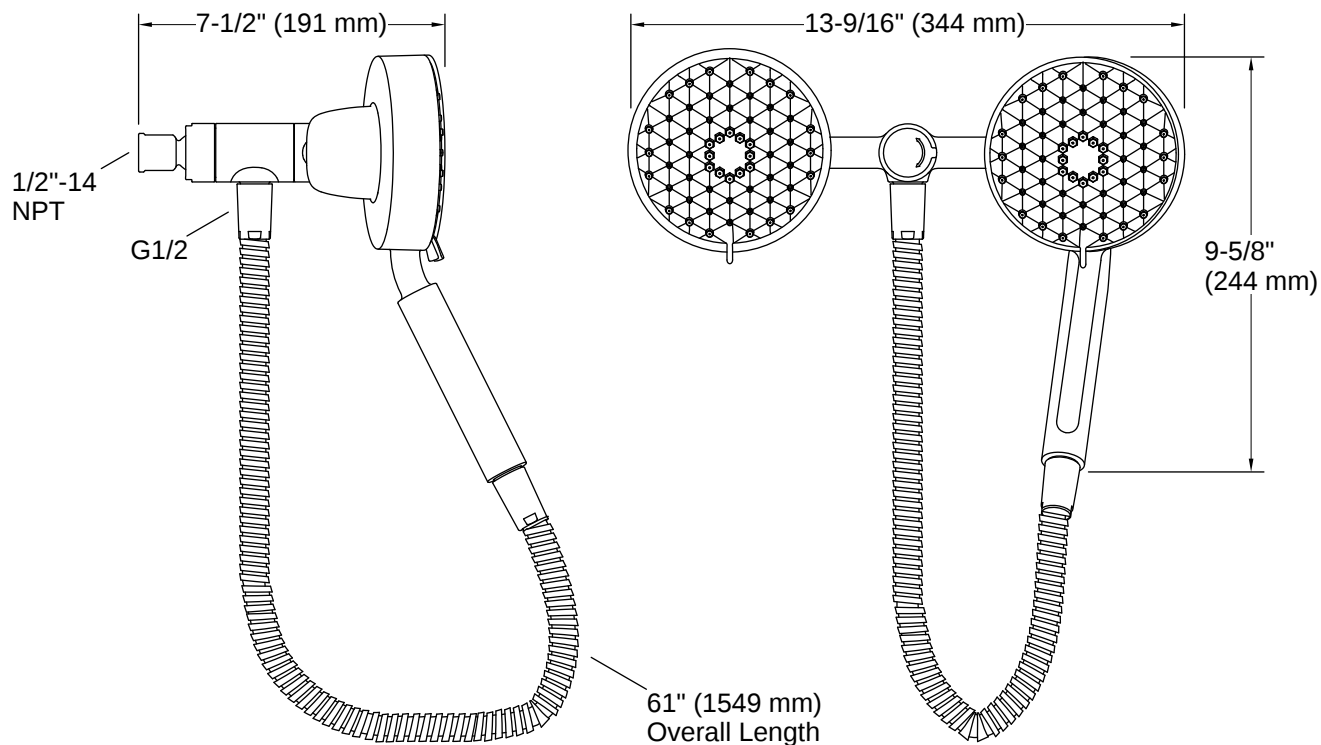

## Features

- Multifunction showerhead and handshower each have advanced spray engines to provide three experiences: wide coverage, intense drenching, and targeted spray
- Wide coverage spray produces an encompassing spray for everyday use
- Intense drenching spray delivers a forceful spray ideal for rinsing shampoo from hair
- Targeted spray is a focused stream for targeting sore muscles or use as a utility spray
- Pause feature temporarily pauses water flow to conserve water while you lather, shave, or shampoo
- MasterClean™ sprayface features an easy-to-clean surface that withstands mineral buildup and maximizes spray performance
- 1.75 gpm (6.6 lpm) maximum flow rate at 45 psi (3.1 bar)
- Box includes: Showerhead, handshower, 60" (1524 mm) metal hose

## Recommended Products/Accessories

K-7395 Shower arm and flange, 5-3/8" long

K-26318 Shower arm and flange

K-933 Shower arm and flange

K-7397 Shower arm and flange, 7-1/2" long

K-20005 Shower arm and flange

## Installation

- Shower arm and flange sold separately