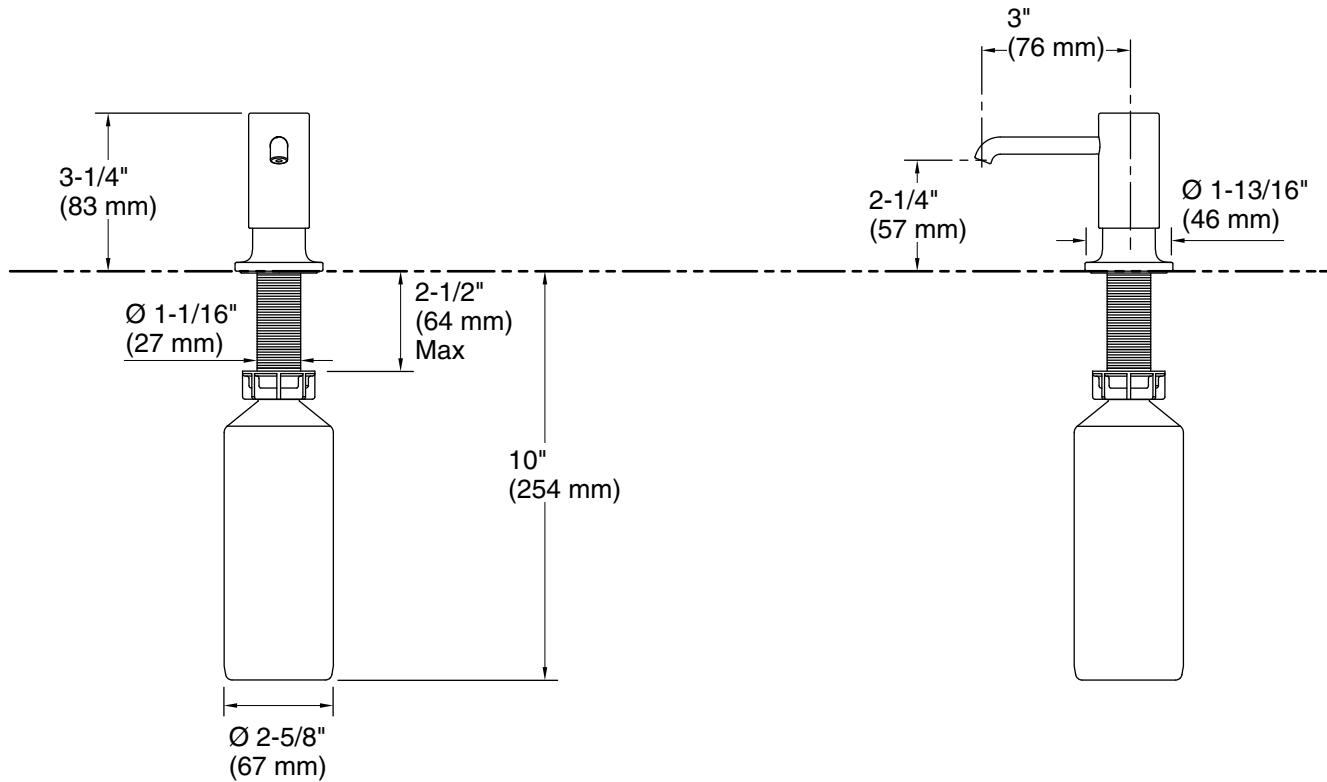

Features

- Holds up to 16 ounces of soap or lotion; refillable from top
- Greater thread length is suitable for use with thicker countertops
- Coordinates with faucets and accessories in the Purist collection

Technical Information

All product dimensions are nominal.

Material: Brass/Plastic