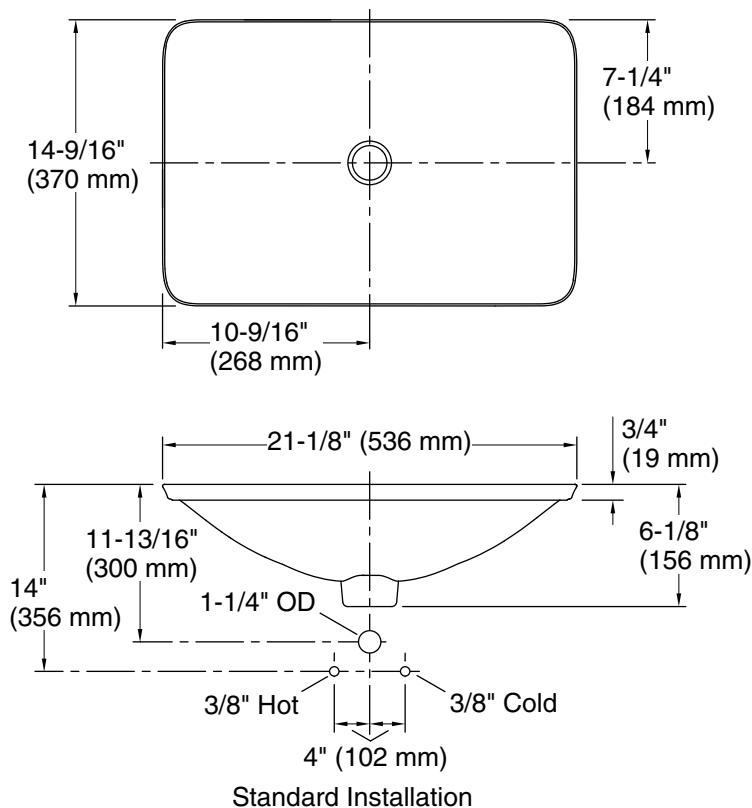

Features

- Rectangular basin with subtle lift at edges
- Wading pool design accommodates a wide variety of faucets
- No faucet holes; requires wall- or counter-mount faucet

Material

- Vitreous china

Installation

See website for detailed warranty information.

Available Colors/Finishes

Color tiles intended for reference only.

Color	Code	Description
	0	White
	96	Biscuit
	7	Black Black™

Technical Information

All product dimensions are nominal.

Basin configuration:	Single Bowl
Basin area (Only):	Length: 21-1/8" (536 mm) Width: 14-9/16" (370 mm) Bowl depth: 4-1/8" (105 mm) Water depth: 4-1/8" (105 mm)
With overflow:	No
Template:	1242828, required, included