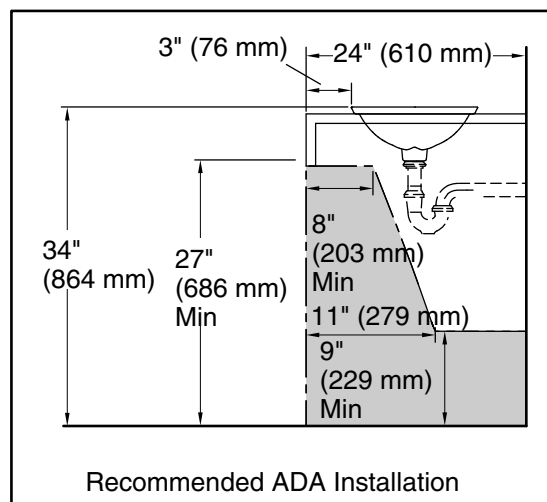

Technical Information

All product dimensions are nominal.

Basin configuration:	Single Bowl
Basin area (Only):	Length: 21-1/8" (536 mm) Width: 14-9/16" (370 mm) Bowl depth: 4-1/8" (105 mm) Water depth: 4-1/8" (105 mm)
With overflow:	No
Template:	1242828, required, included

Notes

Install this product according to the installation instructions.

NOTICE: Countertop manufacturer or cutter must use the cut-out template provided with the product, or a current one provided by Kohler Co. (call 1-800-4-KOHLER). Kohler Co. is not responsible for cutout errors when the incorrect cut-out template is used.

ADA, CSA B651 compliant when installed to the specific requirements of these regulations.