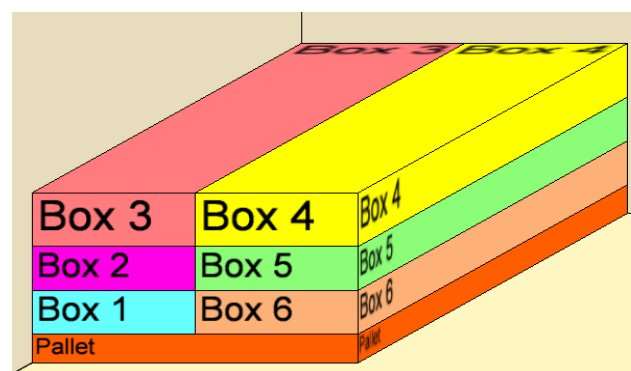

Ecommerce (Shipping Pre-Paid)

Pallet Size: 103 1/2" L x 44 3/4" W x 25 1/4" H
Pallet Weight: 1027 lbs

Sold to

2022 - Marketwide