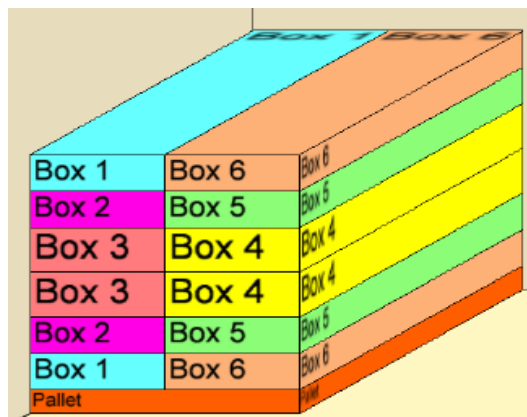

Pallet/Container Loading

Pallet 1 Size: 103 1/2" L x 44 3/4" W x 46 1/4" H
Pallet Weight: 1954 lbs