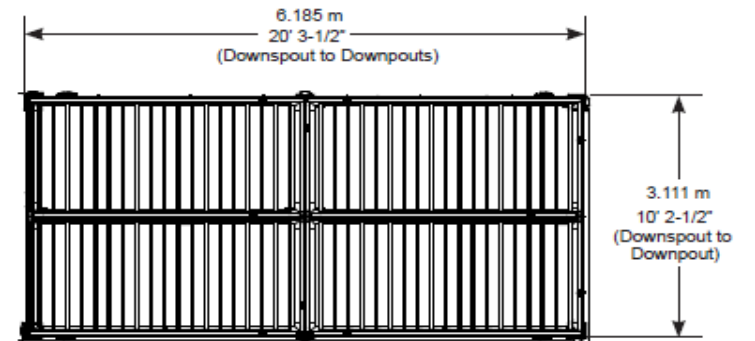

# Yardistry Product Information Sheet

Unit Name 10 x 20 Meridian Wood Room with Louvered Roof  
 Product # YM11836  
 UPC 628222118367  
 Set Up Dimensions 10' 2 1/2" x 20' 3 1/2" x 8' 3 1/2" H  
 Sold to Marketwide

## Unique Features:

- Natural Cedar Stain
- Light Gray Louvers, Gutters and Downspouts
- Wooden Plinths
- Downspouts on outside of Posts
- 6 - 6 x 6 x 89 1/2" Posts
- Silicone provided

- 4 Gear Boxes, 1 crank handle
- 4 downspouts per unit
- Height is measured with Louvers open

## Unit Information

Dimension from outside to outside of Posts	Dimension from Inside Post to Inside of Centre Posts	Dimension diagonally from post to post	Ground to bottom of beam	Height of unit with Louvers closed
9' 10 7/8" x 20'	9'3"	20' 11 15/16"	89 1/2"	95 1/2"