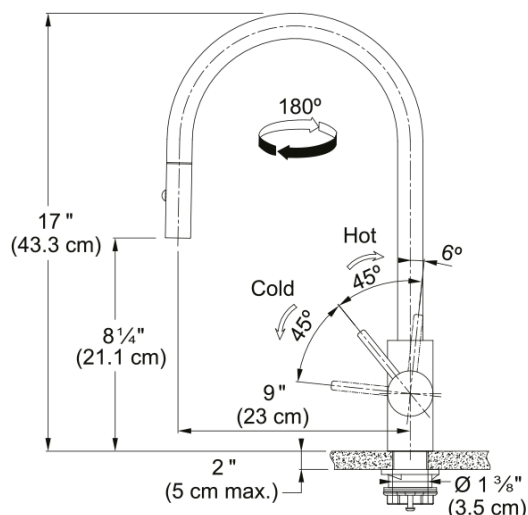

Eos Neo Pull-Down Faucet - EOS-PD-316 | 115.0685.297

17-in Single Handle Pull-Down Kitchen Faucet in Stainless Steel. Manufactured with T316 stainless steel, one of the most corrosion-resistant grades available, this faucet can withstand rain, cold, snow, and heavy use. The laminar aerator ensures the delivery of a clear, non-splashing water stream, with very little noise. The high arc spout and pull-down dual spray head easily accommodates large pots and allows you to reach each corner of the sink. The handle has a 0 - 90 degree movement for a perfect temperature and water flow. Ideal for outdoor use. Pair with a Franke Outdoor Series stainless steel sink to create a highly functional and beautiful backyard oasis. ADA and AB100 compliant.

Aspect

Spout type	J - spout
Product color	Stainless steel
Type of material	Stainless steel 316
Flexible pullout hose material	Nylon black
Spray head material	Stainless steel

Product Dimensions

Height Overall	17.047
Faucet hole diameter	35 mm
Cartridge dimension	35 mm

Installation

Mounting type	Shank
Water supply hose connection	1/2"
Water supply hose length	17.72 in

Product specifications

Pressure	High pressure
Faucet type	Spray
Faucet operation	Side lever
Faucet rotation	180°