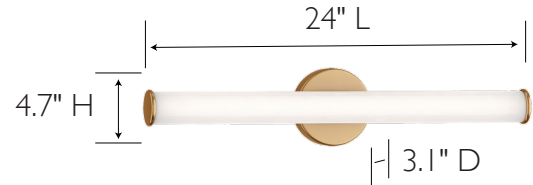

Banner LED Vanity Light  
Satin Gold

SPECIFICATIONS

MOUNTING:	Wall Mount	LED BRIGHTNESS (LUMENS):	1600
SLOPED CEILING ADAPTABLE:	N/A	LED COLOR CORRELATED TEMPERATURE (CCT):	3000K
LAMP TYPE 1:	Integrated 20W LED	LED COLOR RENDERING INDEX (CRI):	90
BULB INCLUDED:	N/A	LED EFFICACY:	80
WATTS PER BULB:	20W	LED AVERAGE RATED LIFE:	50000h
TOTAL WATTAGE:	20W	ENERGY EFFICIENT:	Yes
DIMMABLE:	Not Dimmable	LIGHTING AMPS:	.17
MATERIAL CONSTRUCTION:	Steel, Aluminum & Polycarbonate	VOLTAGE:	120V
ASSEMBLED DIMENSIONS:	4.7" H x 24" L x 3.1" D		
WEIGHT:	.77 lbs.		
BACKPLATE DIMENSIONS:	4.7" Diameter x 1" D		
CANOPY/PLATE DIMENSIONS:	N/A		
GLASS/SHADE DIMENSIONS:	N/A		
GLASS/SHADE MATERIAL:	Acrylic		
GLASS/SHADE TYPE:	Frosted		
GLASS/SHADE COLOR:	White		