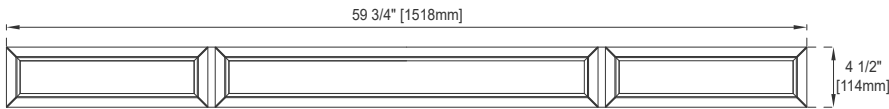

Assembly Type: Installation of optional 3cm top with sink

Drawer Box Material and Construction: 12mm Plywood/English Dovetail Joinery

Hardware Material and Finish: Zinc Alloy in Antique Pewter

Fits Drain Hole Size: 1 3/4"

Full Extension, Soft Close Glides

European Soft Close Hinges

Aluminum Laminate Drawer Liners

Adjustable Levelers

Dimension

Width: 59-1/4"

Depth: 23-3/8"

Height: 32-3/4"

Rough-In Height: 21-1/2"

Visit website for warranty and installation information
www.jamesmartinvanities.com

60"D PROVIDENCE VANITY

JAMES MARTIN VANITIES

238-105-5611

Top View

Latch

Front View

Knob

All dimensions are nominal

Diagrams are of cabinet only- James Martin Optional Countertops and sinks are not shown

Visit website for warranty and installation information
www.jamesmartinvanities.com