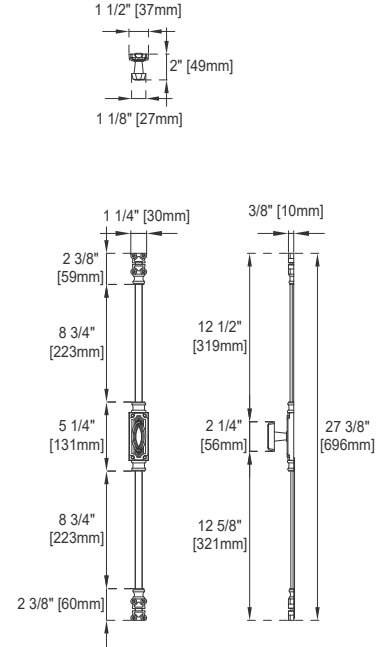

Full Extension, Soft Close Glides

European Soft Close Hinges

Aluminum Laminate Drawer Liners

Adjustable Levelers

Dimension

Width: 59-1/4"

Depth: 23-3/8"

Height: 32-3/4"

Rough-In Height: 21-1/2"

Visit website for warranty and installation information
www.jamesmartinvanities.com

60"D PROVIDENCE VANITY

JAMES MARTIN VANITIES

238-105-5611

Top View

Latch

Front View

Knob

All dimensions are nominal

Diagrams are of cabinet only- James Martin Optional Countertops and sinks are not shown

Visit website for warranty and installation information
www.jamesmartinvanities.com

60"D PROVIDENCE VANITY

JAMES MARTIN VANITIES

238-105-5611

Side View 1

Side View 2

Back View

All dimensions are nominal
Diagrams are of cabinet only- James Martin Optional Countertops and sinks are not shown