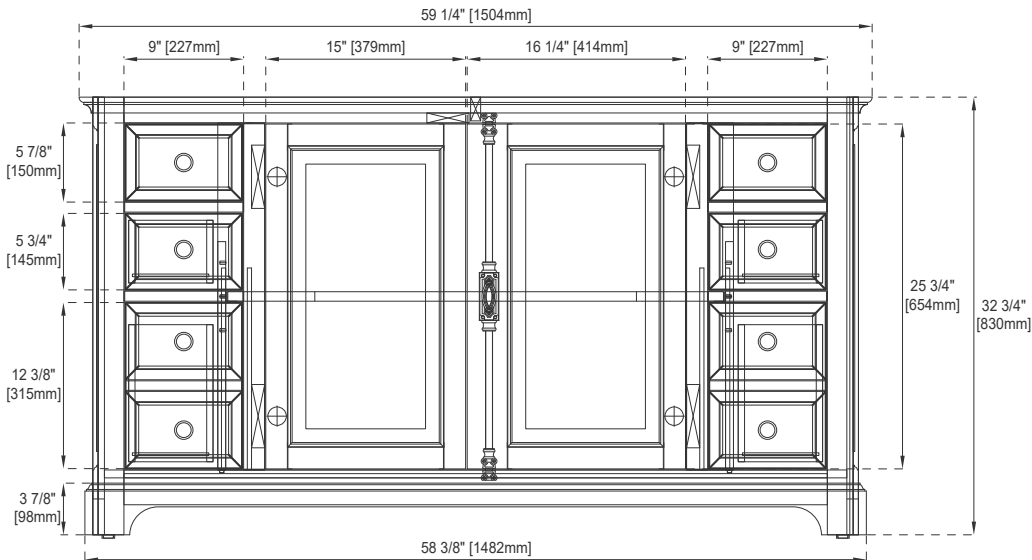

Assembly Type: Installation of optional 3cm top with sink

Drawer Box Material and Construction: 12mm Plywood/English Dovetail Joinery

Hardware Material and Finish: Zinc Alloy in Antique Pewter

Fits Drain Hole Size: 1 3/4"

Full Extension, Soft Close Glides

European Soft Close Hinges

Aluminum Laminate Drawer Liners

Adjustable Levelers

Dimension

Width: 59-1/4"

Depth: 23-3/8"

Height: 32-3/4"

Rough-In Height: 21-1/2"

Visit website for warranty and installation information
www.jamesmartinvanities.com

60"D PROVIDENCE VANITY

JAMES MARTIN VANITIES

238-105-5611

Top View

Latch

Front View

60"D PROVIDENCE VANITY

JAMES MARTIN VANITIES

238-105-5611

Side View 1

Side View 2

Back View

All dimensions are nominal
Diagrams are of cabinet only- James Martin Optional Countertops and sinks are not shown