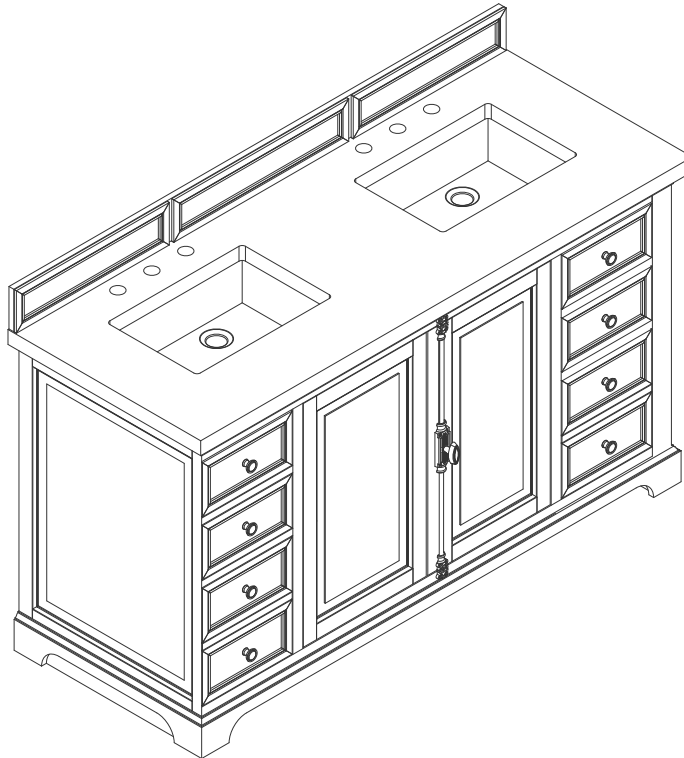

60"D PROVIDENCE VANITY

JAMES MARTIN
VANITIES

238-105-5611

Features and Materials

Solids: Ash

Veneers: Red OAK

Panels: Plywood

Installation Type: Floor Standing

Number of Basins: Two, with optional 3cm top

Vanity Top Included: NO, Optional 3cm Tops Available with Sinks

Basins Included: NO

Overflow: Yes, Front Facing

Optional Wooden Backsplash

Number of Doors: Two

Number of Drawers: Four

Assembly Type: Installation of optional 3cm top with sink

Drawer Box Material and Construction: 12mm Plywood/English Dovetail Joinery

Hardware Material and Finish: Zinc Alloy in Antique Pewter

Fits Drain Hole Size: 1 3/4"

Full Extension, Soft Close Glides

European Soft Close Hinges

Aluminum Laminate Drawer Liners

Adjustable Levelers

Dimension

Width: 59-1/4"

Depth: 23-3/8"

Height: 32-3/4"