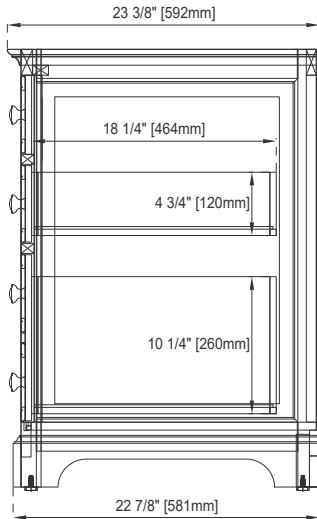

Full Extension, Soft Close Glides

European Soft Close Hinges

Aluminum Laminate Drawer Liners

Adjustable Levelers

Dimension

Width: 59-1/4"

Depth: 23-3/8"

Height: 32-3/4"

Rough-In Height: 21-1/2"

Visit website for warranty and installation information
www.jamesmartinvanities.com

60"D PROVIDENCE VANITY

JAMES MARTIN VANITIES

238-105-5611

Top View

Latch

Front View

Knob

All dimensions are nominal

Diagrams are of cabinet only- James Martin Optional Countertops and sinks are not shown

Visit website for warranty and installation information
www.jamesmartinvanities.com

60"D PROVIDENCE VANITY

JAMES MARTIN VANITIES

238-105-5611

Side View 1

Side View 2

Back View

All dimensions are nominal
Diagrams are of cabinet only- James Martin Optional Countertops and sinks are not shown