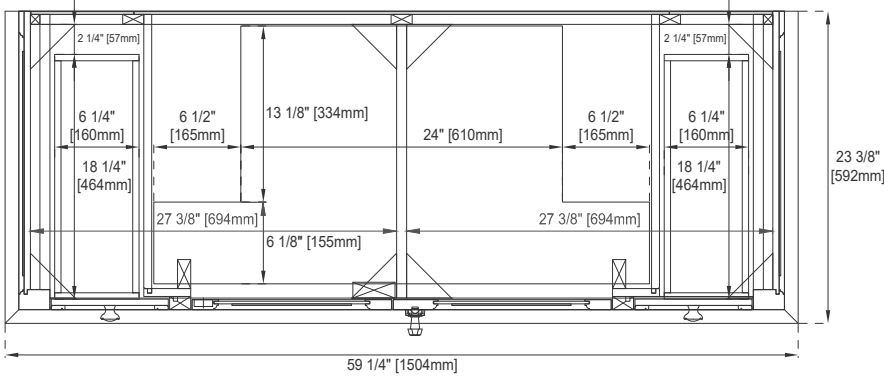

Assembly Type: Installation of optional 3cm top with sink

Drawer Box Material and Construction: 12mm Plywood/English Dovetail Joinery

Hardware Material and Finish: Zinc Alloy in Antique Pewter

Fits Drain Hole Size: 1 3/4"

Full Extension, Soft Close Glides

European Soft Close Hinges

Aluminum Laminate Drawer Liners

Adjustable Levelers

Dimension

Width: 59-1/4"

Depth: 23-3/8"

Height: 32-3/4"

Rough-In Height: 21-1/2"

Visit website for warranty and installation information
www.jamesmartinvanities.com

60"D PROVIDENCE VANITY

JAMES MARTIN VANITIES

238-105-5611

Top View

Latch

Front View

60"D PROVIDENCE VANITY

JAMES MARTIN VANITIES

238-105-5611

Side View 1

Side View 2

Back View

All dimensions are nominal
Diagrams are of cabinet only- James Martin Optional Countertops and sinks are not shown