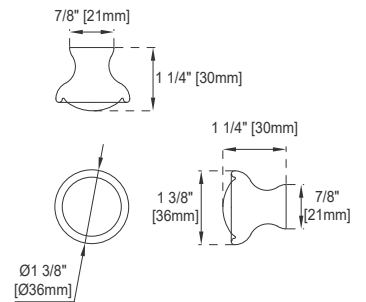

Full Extension, Soft Close Glides

European Soft Close Hinges

Aluminum Laminate Drawer Liners

Adjustable Levelers

Dimension

Width: 59-1/4"

Depth: 23-3/8"

Height: 32-3/4"

Rough-In Height: 21-1/2"

Visit website for warranty and installation information
www.jamesmartinvanities.com

60"D PROVIDENCE VANITY

JAMES MARTIN VANITIES

238-105-5611

Top View

Latch

Front View

Knob

All dimensions are nominal

Diagrams are of cabinet only- James Martin Optional Countertops and sinks are not shown

Visit website for warranty and installation information
www.jamesmartinvanities.com

60"D PROVIDENCE VANITY

JAMES MARTIN VANITIES

238-105-5611

Side View 1

Side View 2

Back View

All dimensions are nominal
Diagrams are of cabinet only- James Martin Optional Countertops and sinks are not shown