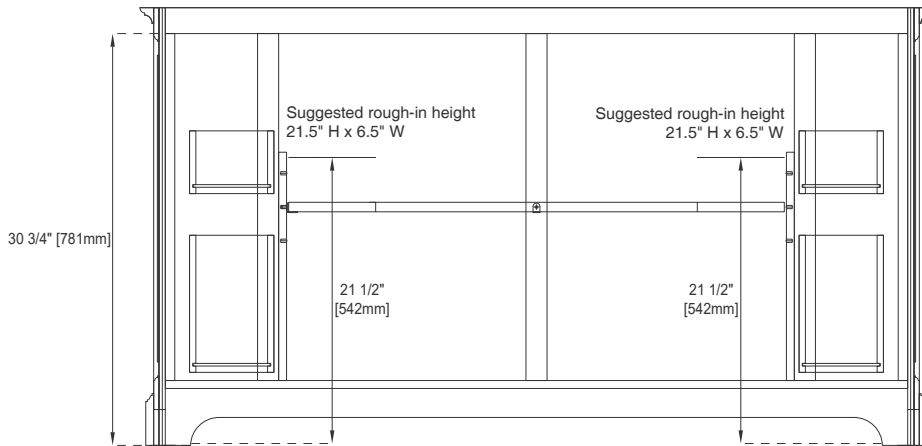

Assembly Type: Installation of optional 3cm top with sink

Drawer Box Material and Construction: 12mm Plywood/English Dovetail Joinery

Hardware Material and Finish: Zinc Alloy in Antique Pewter

Fits Drain Hole Size: 1 3/4"

Full Extension, Soft Close Glides

European Soft Close Hinges

Aluminum Laminate Drawer Liners

Adjustable Levelers

Dimension

Width: 59-1/4"

Depth: 23-3/8"

Height: 32-3/4"

Rough-In Height: 21-1/2"

Visit website for warranty and installation information
www.jamesmartinvanities.com

60"D PROVIDENCE VANITY

JAMES MARTIN VANITIES

238-105-5611

Top View

Latch

Front View

60"D PROVIDENCE VANITY

JAMES MARTIN VANITIES

238-105-5611

Side View 1

Side View 2

Back View

All dimensions are nominal
Diagrams are of cabinet only- James Martin Optional Countertops and sinks are not shown