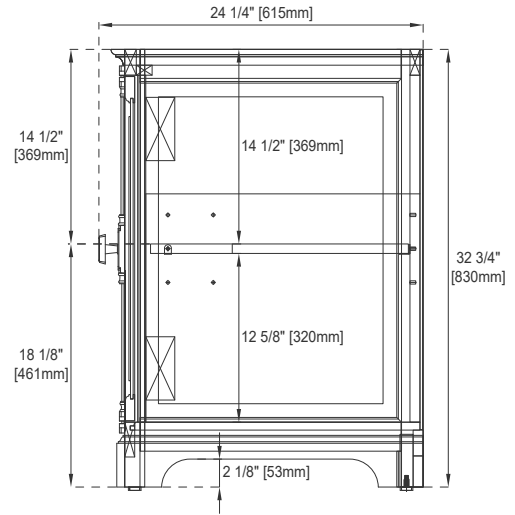

Full Extension, Soft Close Glides

European Soft Close Hinges

Aluminum Laminate Drawer Liners

Adjustable Levelers

Dimension

Width: 59-1/4"

Depth: 23-3/8"

Height: 32-3/4"

Rough-In Height: 21-1/2"

Visit website for warranty and installation information
www.jamesmartinvanities.com

60"D PROVIDENCE VANITY

JAMES MARTIN VANITIES

238-105-5611

Top View

Latch

Front View

Knob

All dimensions are nominal

Diagrams are of cabinet only- James Martin Optional Countertops and sinks are not shown

Visit website for warranty and installation information
www.jamesmartinvanities.com

60"D PROVIDENCE VANITY

JAMES MARTIN VANITIES

238-105-5611

Side View 1

Side View 2

Back View

All dimensions are nominal
Diagrams are of cabinet only- James Martin Optional Countertops and sinks are not shown