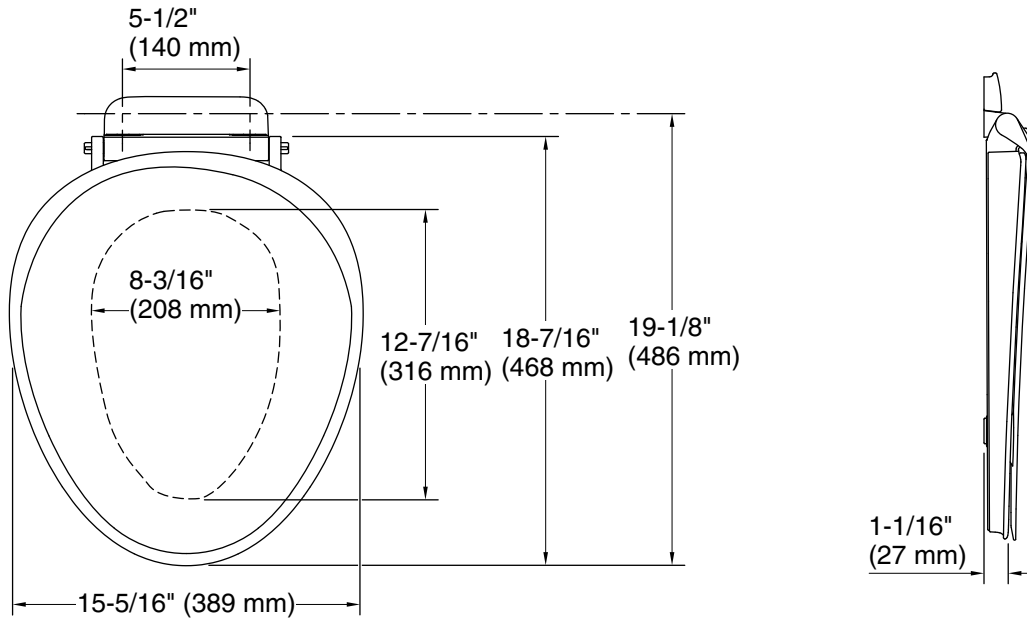

Features

- CoreFlex™ flexible material under entire seating surface allows seat to adapt and conform to each user's sitting position
- 20% wider sitting surface than standard KOHLER® toilet seats
- Wider toilet seat surface provides increased support while maintaining the same seat opening as a standard toilet seat
- Quiet-Close™ elongated lid and seat prevents slamming
- CoreFlex™ flexible material in White blends in seamlessly with the rest of the toilet seat
- ReadyLatch® hinge provides a positive lock/unlock latch to securely hold seat in position, yet seat easily removes for cleaning or adjusting fit
- Grip-Tight installation hardware makes it easy to fasten the seat – everything is done from above the bowl
- Grip-Tight bumpers hold seat firmly in place
- Single hinge cover simplifies cleaning
- Color-matched plastic hinges
- Contoured seat for user comfort
- Fits most elongated toilets

	0	White
---	---	-------

Technical Information

All product dimensions are nominal.

Seat shape type: Elongated
Seat front type: Closed-front
Seat-mounting holes: 5-1/2" (140 mm)

Pressure/fixture Supply Requirements