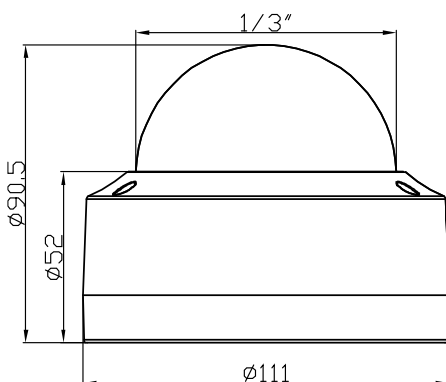

Dimensions

Dimensional tolerance: ± 5mm

Specifications

Device		
Image Sensor	1/2.8" SONY CMOS	
Max. Resolution	2592 x 1944	
Lens	f2.8 mm / F1.6	f3.6 mm / F1.6
Viewing Angle	110° (Diagonal)	99° (Diagonal)
Min Illumination	0.001 Lux (IR LED off), 0 Lux (IR LED on)	
Shutter Speed	AUTO, 1/25s ~ 1/100000s	
IR LED	18 units	
IR Effective Distance	Up to 30 meters	
Day / Night	YES	
WDR Mode	YES (120dB)	
RTC (real-time clock)	YES	
Video		
Compression	H265 / H.264	
Video Resolution	Main Stream	2592x1944 / 2560x1660 / 2048x1536 / 1920 x 1080 / 1280 x 720 / 704 x 480 / 352 x 240
	Sub Stream	704 x 480 / 352 x 240
Frame Rate	5MP @ 30FPS	
Multiple Video Streaming	2 streams	
Bitrate Control	512Kbps – 4096Kbps, VBR/CBR	
Image Enhancement	WDR / 2D DNR / 3D DNR / AWB	
Day / Night Switch	Auto / Day / Night	
White Balance	Auto / Daylight / Cloudy / Tungsten / Sunset / Night	
Image Orientation	Horizontal / Vertical Flip	
Privacy Mask	YES	
Text Overlay	YES	
OSD Title	Location & text configurable / text input (English & Chinese characters)	
Audio		
Microphone built-in	YES	
Encoding	G.711-u / G.711-a	
Alarm & Event		
Detection Mode	Motion Detection	
Detection Schedule	YES	
Motion Detection Area	1x1, 2x2, 3x2, 3x3, 4x3, 4x4, 8x8, 16x16, 20x15	
Network		
LAN Port	RJ45 connector x 1 / 4KV lightning-proof	
LAN Speed	100Mbps Based-T Ethernet	
Supported Protocols	HTTP / RTSP / FTP / SMTP / DHCP / NTP / TCP/IP	
ONVIF Compatible	YES (Profile S)	
Number of Online Users	6	
Remote Access	(1) Microsoft Edge & Google Chrome (2) CMS Lite, 32CH CMS software for Windows operating system (3) EagleEyes on iOS & Android mobile devices	