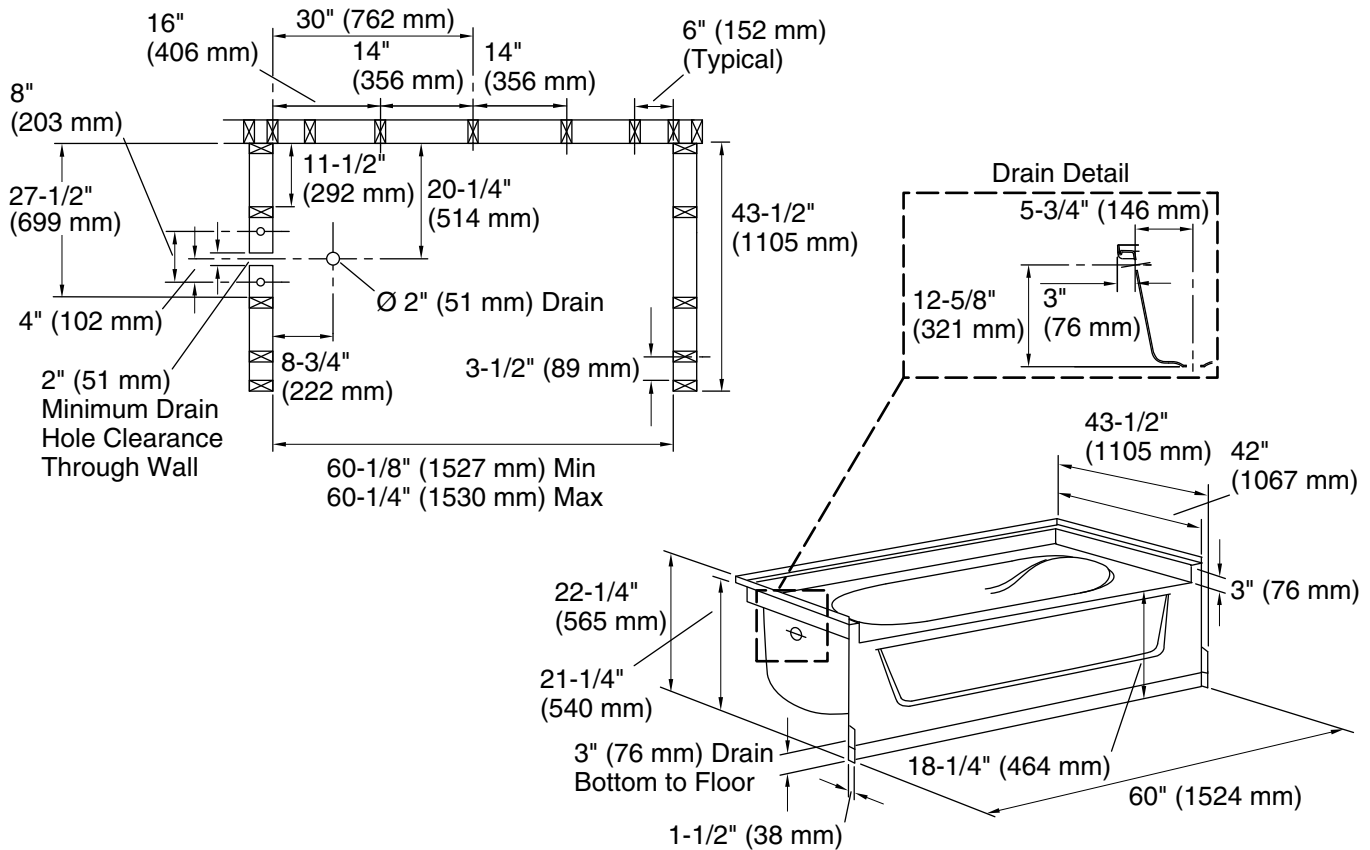

Material

- Made from solid Vikrell® material for strength, durability, and lasting beauty

Installation

- Alcove
- Left drain

Recommended Products/Accessories

71114100 60" x 42" Vikrell® bath/shower wall set

For the most current Specification Sheet, go to www.sterlingplumbing.com.

1-19-2026 21:43 - US/CA

Technical Information

All product dimensions are nominal.

Drain location:	Left
Basin area, bottom:	40" x 27" (1016 mm x 686 mm)
Basin area, top:	52" x 35" (1321 mm x 889 mm)
Water depth:	11" (279 mm)
Water capacity:	55 gal (208.2 L)
Minimum flat for door:	3-1/4" (83 mm)
Maximum door width:	58-1/2" (1486 mm)