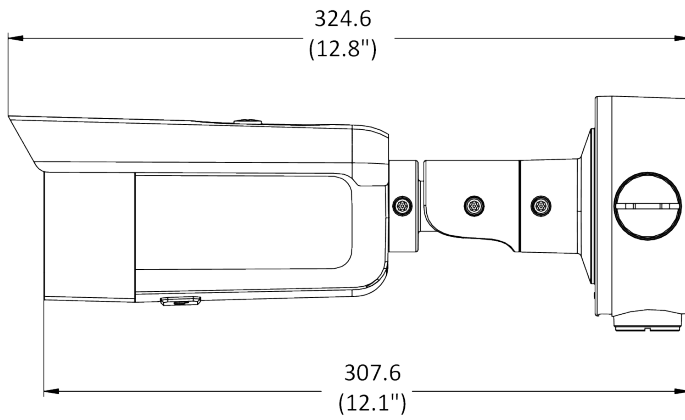

Dimensions

Unit: mm (inch)

Included Accessory

CB130 Junction Box

Optional Accessories

CM Corner Mount