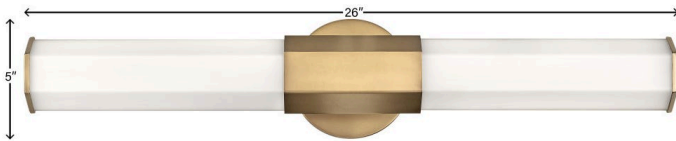

FACET

51152HB

LARGE LED VANITY

View the many sides of Facet. Interesting angles combine with bold metal features to create an edgy and contemporary profile that is unpretentious yet unforgettable. Hexagonaletched opal glass is showcased by Heritage Brass or Black Oxide finishes.

DETAILS	
FINISH:	Heritage Brass
MATERIAL:	Steel
GLASS:	Etched Opal
DIMMABLE:	YES - CL TYPE DIMMER (SSL7A)

DIMENSIONS	
WIDTH:	26"
HEIGHT:	5"
WEIGHT:	4.5lb
BACK PLATE:	5" Dia.
EXTENSION:	4"
TOP TO OUTLET:	2.5"

LIGHT SOURCE	
LIGHT SOURCE:	Integrated LED
LED NAME:	(2) EL2G16W7WI
WATTAGE:	32w LED *Included
VOLTAGE:	120v
LUMENS:	2800
CRI:	95
INCANDESCENT EQUIVALENCY:	2 x 100w
DIMMABLE:	YES - CL TYPE DIMMER (SSL7A)

SHIPPING	
CARTON LENGTH:	28.5
CARTON WIDTH:	12
CARTON HEIGHT:	6.5
CARTON WEIGHT:	6

PRODUCT DETAILS:

- Invisimount hardware is hidden on the backplate for a clean silhouette
- This fixture can be mounted vertically
- This fixture can be mounted horizontally
- Damp Rated
- ADA compliant design provides added accessibility and maximum clearance
- LED components carry a 5-year limited warranty
- Bold silhouette with dramatic details creates a modern statement
- Energy-efficient integrated LED - safer for the environment and low maintenance