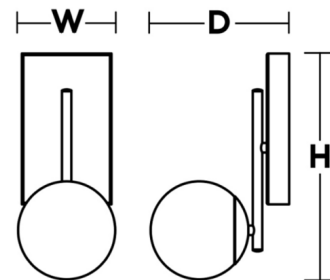

Specifications

COLOR	White
BODY FINISH	Satin Brass
WATTAGE	10W
DIMMER	Low Voltage Electronic
DIMENSIONS	5"W x 12"H x 7.375"D
INTEGRATED LED MODULE	1 x LED/10W/120V LED
COUNTRY OF ORIGIN	China

Technical Information

LAMP LIFE	50000 hours
COLOR RENDERING	90 CRI
LAMP COLOR	3000K
LUMENS/WATT	57.50
LUMINOUS FLUX	575 lumens

Shown in satin brass / white

H W D
12" 5" 7-3/8"

CLICK TO VIEW PRODUCT

Notes: