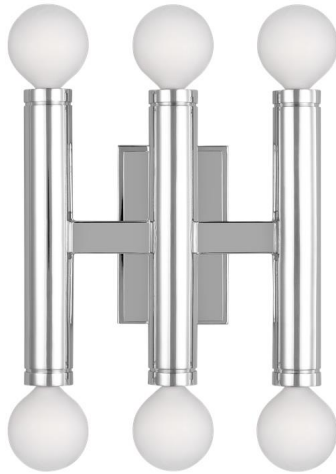

VISUAL COMFORT & Co.

TW1146PN: Triple Sconce

Collection: Beckham Modern

UPC #: 014817626360

Finish: Polished Nickel (PN)

Dimensions:

Width: 8.0"

Height: 7.0"

Weight: 2.4 lbs.

Extends: 3.125'

Wire: 8" (color;Black/White)

Mounting Proc.: Set Screw(s)

Connection: Mounted To Box

Bulbs:

6 - Candelabra G16-1/2 60.0w Max. 120v Not included

Features:

Material List:

1 Body - Steel - Polished Nickel

Safety Listing:

Safety Listed for Damp Locations

Backplate / Canopy Details:

Type	Height / Length	Width	Depth	Diameter	Outlet Box Up	Outlet Box Down
Back Plate	4.5	2.75	0.62		6.25	